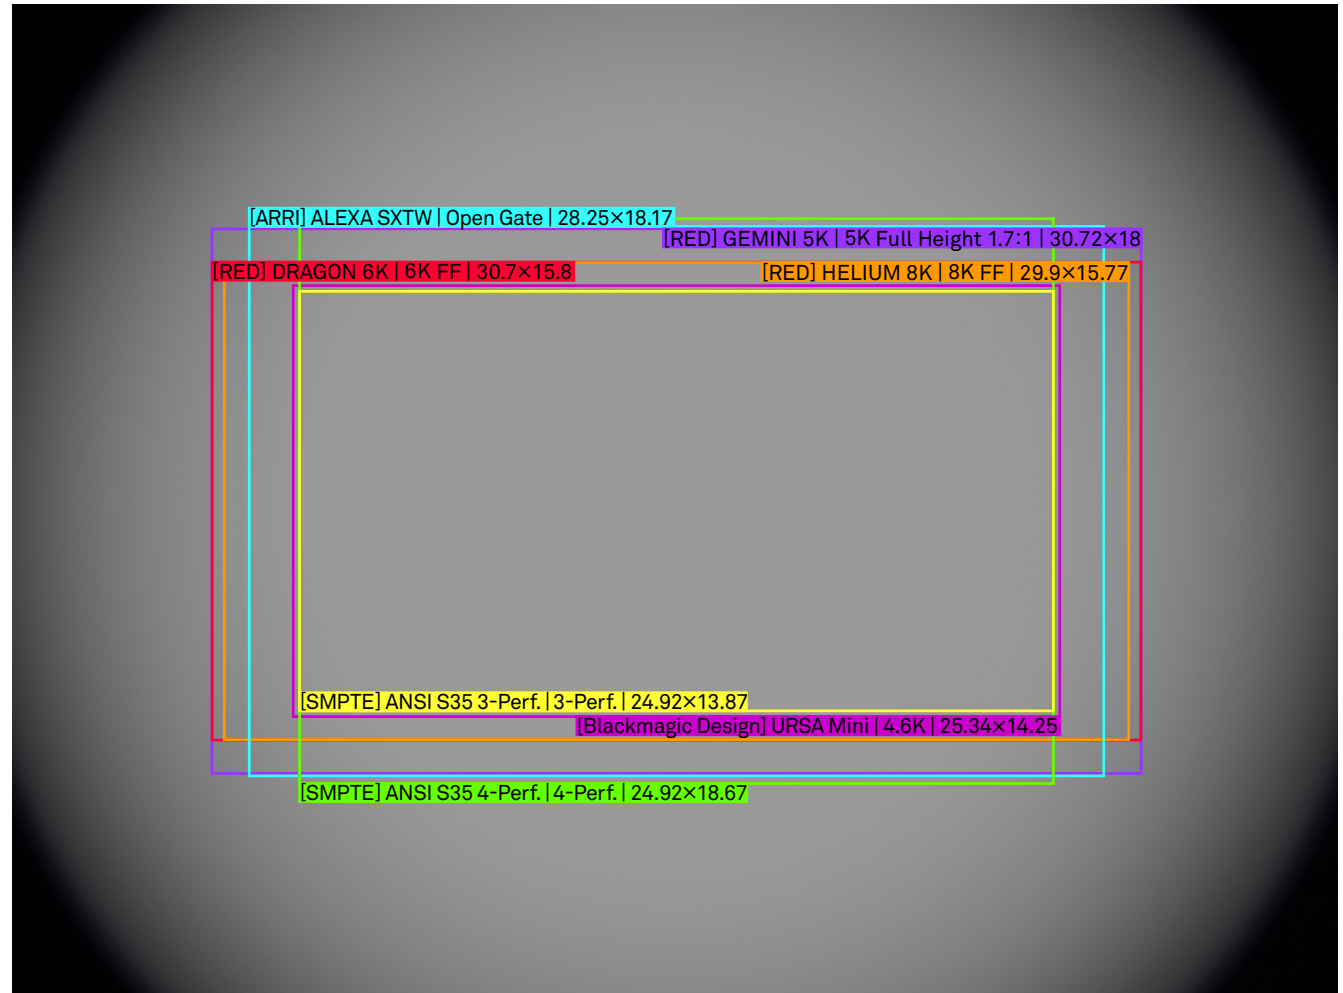

/mm
scale 4:1

SIGMA

High Speed Zoom 50-100mm T2 Illumination Guide

Setting

Lens	50-100mm T2
Focal Length	50mm
Aperture	T4
Focus Distance	M.O.D.

/mm
scale 4:1

SIGMA

High Speed Zoom 50-100mm T2 Illumination Guide

Setting

Lens	50-100mm T2
Focal Length	100mm
Aperture	T2
Focus Distance	Infinity

/mm
scale 4:1

SIGMA

High Speed Zoom 50-100mm T2 Illumination Guide

Setting

Lens	50-100mm T2
Focal Length	100mm
Aperture	T4
Focus Distance	Infinity

/mm
scale 4:1

SIGMA

High Speed Zoom 50-100mm T2 Illumination Guide

Setting

Lens	50-100mm T2
Focal Length	100mm
Aperture	T2
Focus Distance	M.O.D.

/mm
scale 4:1

SIGMA

High Speed Zoom 50-100mm T2 Illumination Guide

Setting

Lens	50-100mm T2
Focal Length	100mm
Aperture	T4
Focus Distance	M.O.D.

/mm
scale 4:1