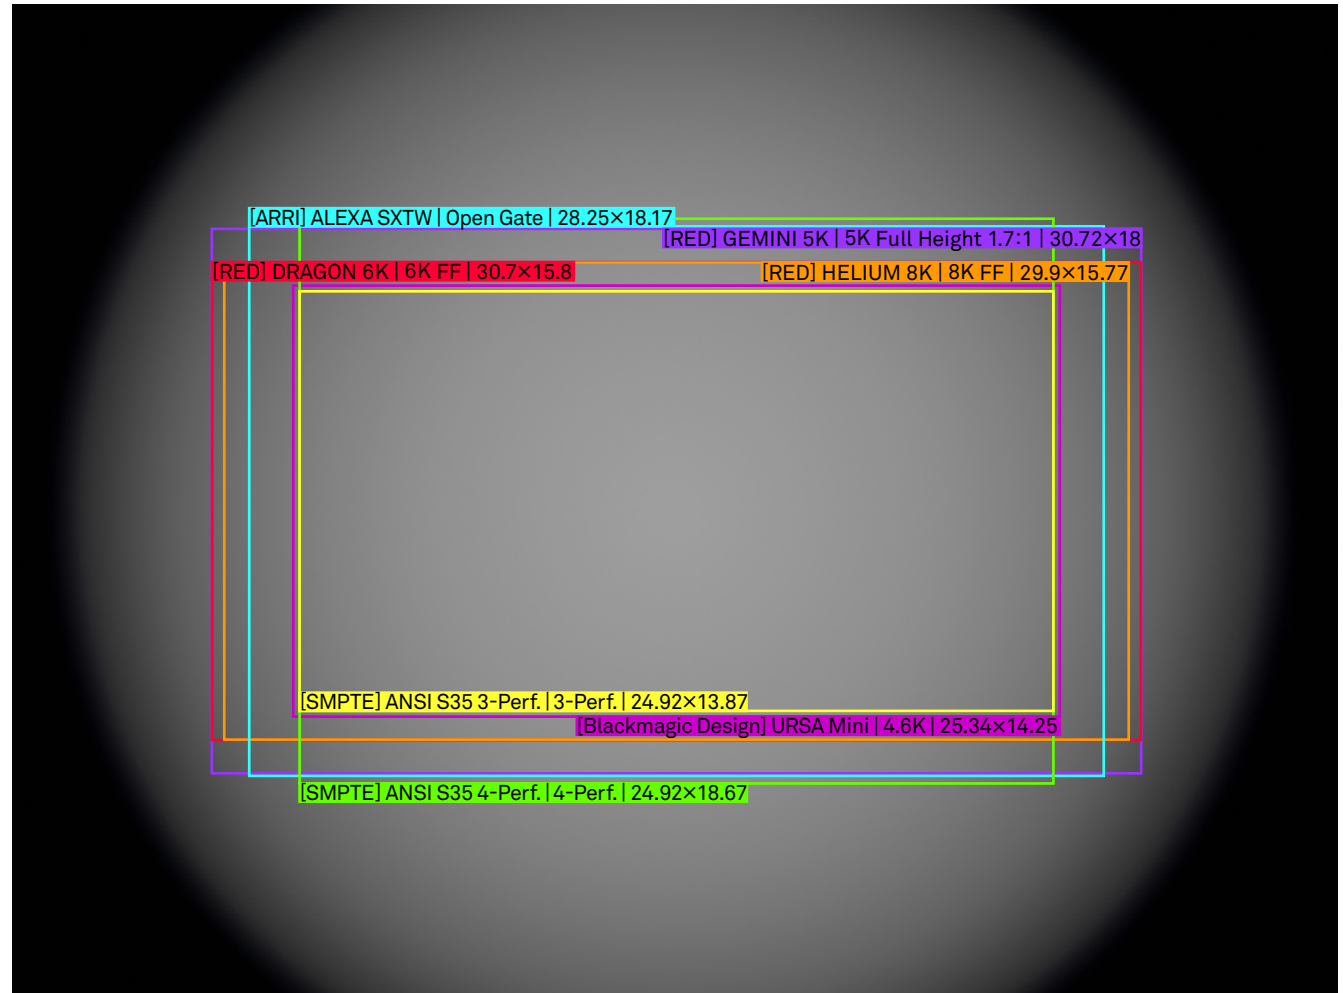

SIGMA

High Speed Zoom 50-100mm T2 Illumination Guide

Setting

Lens	50-100mm T2
Focal Length	50mm
Aperture	T2
Focus Distance	Infinity

/mm
scale 4:1

SIGMA

High Speed Zoom 50-100mm T2 Illumination Guide

Setting

Lens	50-100mm T2
Focal Length	50mm
Aperture	T4
Focus Distance	Infinity

/mm
scale 4:1

SIGMA

High Speed Zoom 50-100mm T2 Illumination Guide

Setting

Lens	50-100mm T2
Focal Length	50mm
Aperture	T2
Focus Distance	M.O.D.

/mm
scale 4:1

SIGMA

High Speed Zoom 50-100mm T2 Illumination Guide

Setting

Lens	50-100mm T2
Focal Length	50mm
Aperture	T4
Focus Distance	M.O.D.

/mm
scale 4:1

SIGMA

High Speed Zoom 50-100mm T2 Illumination Guide

Setting

Lens	50-100mm T2
Focal Length	100mm
Aperture	T4
Focus Distance	M.O.D.

/mm
scale 4:1