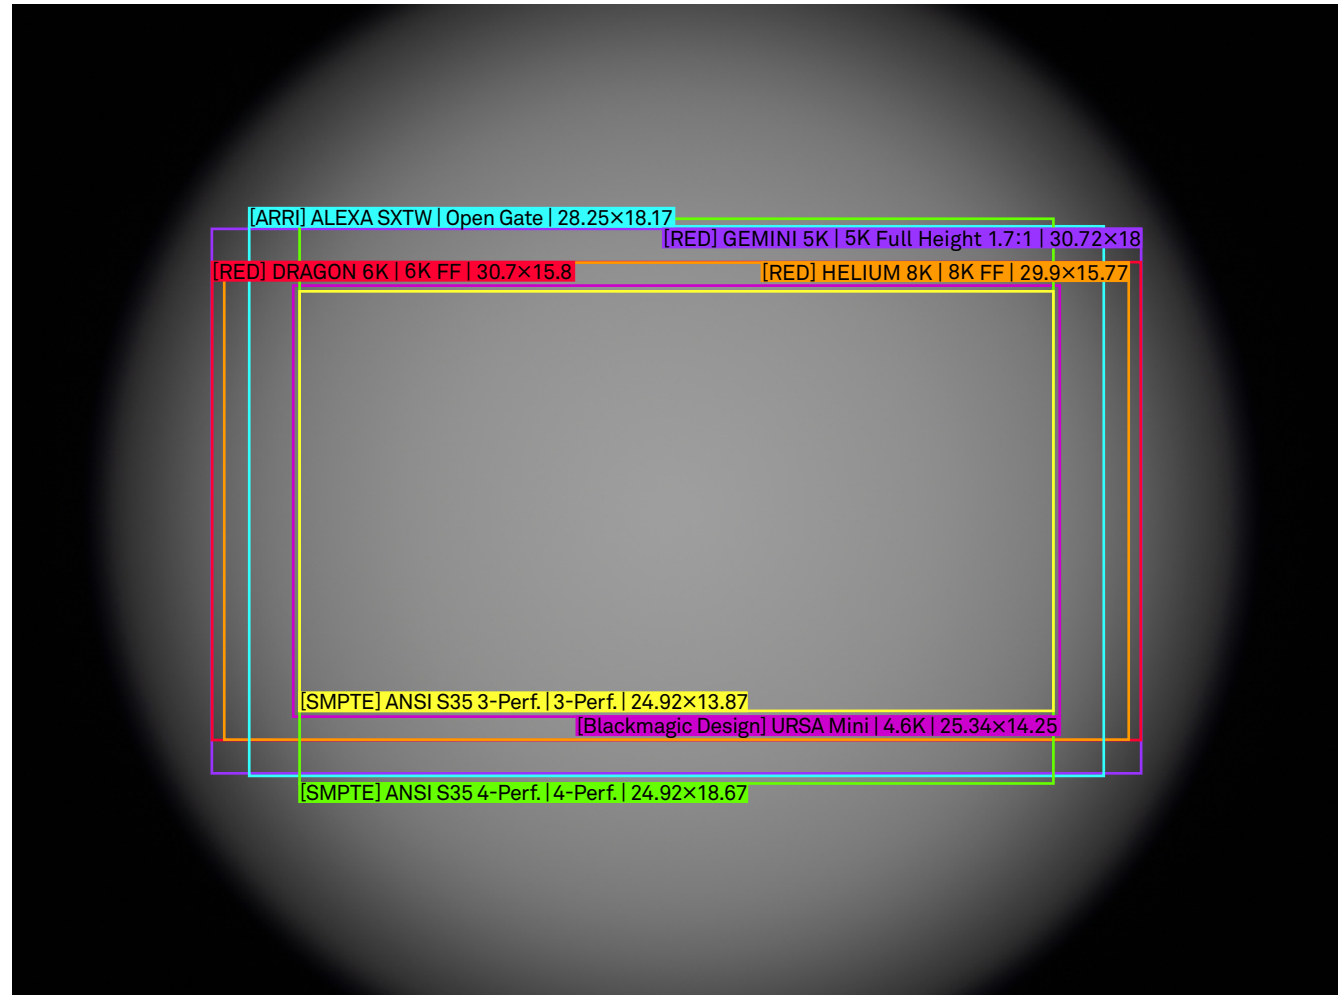

SIGMA

High Speed Zoom 50-100mm T2 Illumination Guide

Setting

Lens	50-100mm T2
Focal Length	50mm
Aperture	T2
Focus Distance	Infinity

/mm
scale 4:1

SIGMA

High Speed Zoom 50-100mm T2 Illumination Guide

Setting

Lens	50-100mm T2
Focal Length	50mm
Aperture	T4
Focus Distance	Infinity

/mm
scale 4:1

SIGMA

High Speed Zoom 50-100mm T2 Illumination Guide

Setting

Lens	50-100mm T2
Focal Length	50mm
Aperture	T2
Focus Distance	M.O.D.

/mm
scale 4:1

SIGMA

High Speed Zoom 50-100mm T2 Illumination Guide

Setting

Lens	50-100mm T2
Focal Length	50mm
Aperture	T4
Focus Distance	M.O.D.

/mm
scale 4:1

SIGMA

High Speed Zoom 50-100mm T2 Illumination Guide

Setting

Lens	50-100mm T2
Focal Length	100mm
Aperture	T4
Focus Distance	M.O.D.

/mm
scale 4:1