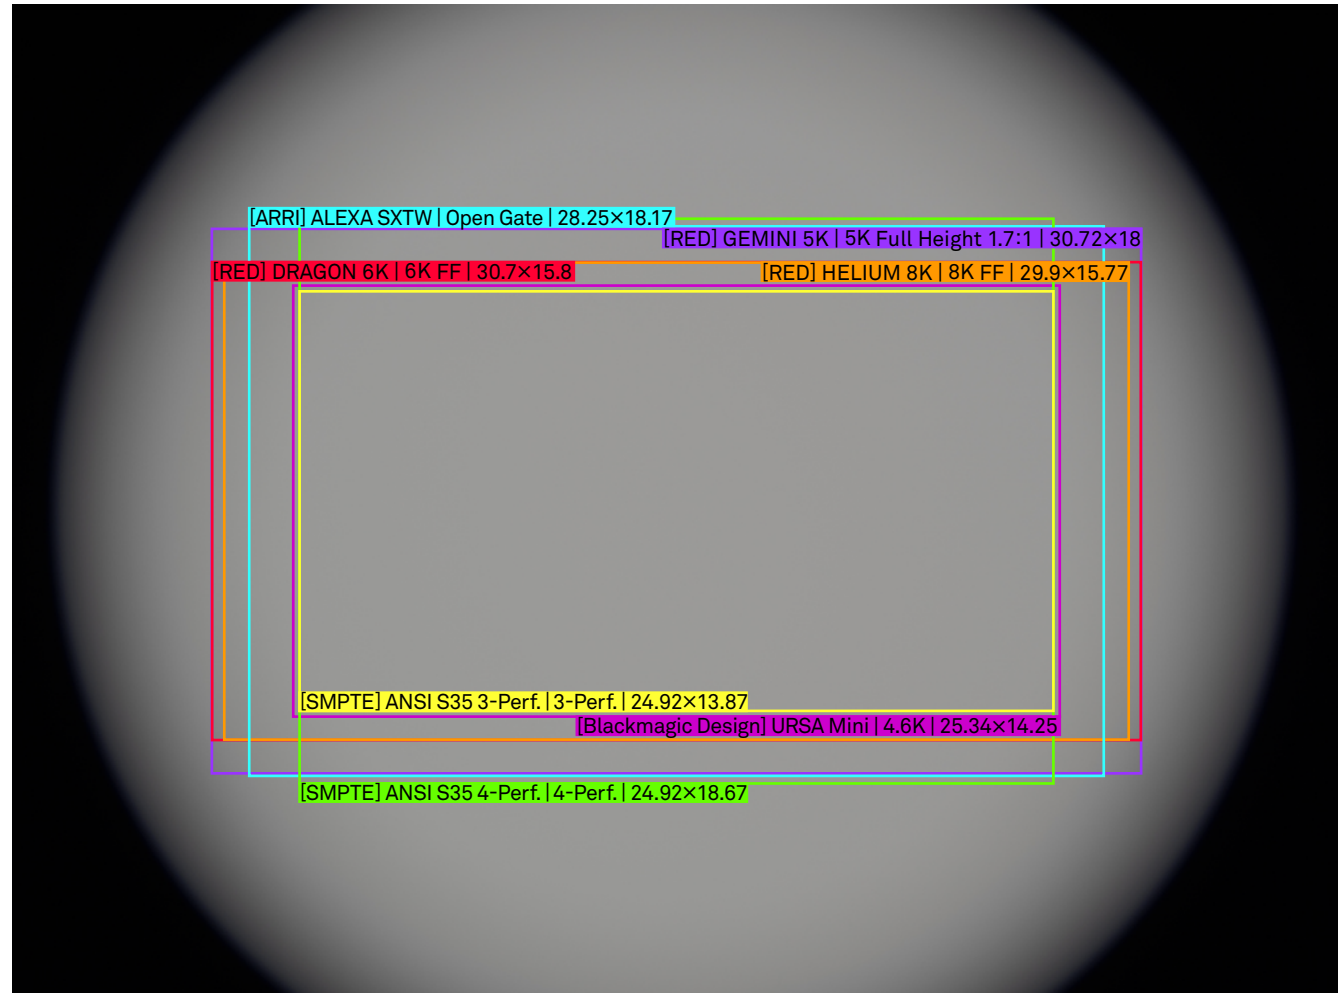

SIGMA

High Speed Zoom 50-100mm T2 Illumination Guide

Setting

Lens	50-100mm T2
Focal Length	50mm
Aperture	T2
Focus Distance	Infinity

/mm
scale 4:1

SIGMA

High Speed Zoom 50-100mm T2 Illumination Guide

Setting

Lens	50-100mm T2
Focal Length	50mm
Aperture	T4
Focus Distance	Infinity

/mm
scale 4:1

SIGMA

High Speed Zoom 50-100mm T2 Illumination Guide

Setting

Lens	50-100mm T2
Focal Length	50mm
Aperture	T2
Focus Distance	M.O.D.

/mm
scale 4:1

SIGMA

High Speed Zoom 50-100mm T2 Illumination Guide

Setting

Lens	50-100mm T2
Focal Length	50mm
Aperture	T4
Focus Distance	M.O.D.

/mm
scale 4:1

SIGMA

High Speed Zoom 50-100mm T2 Illumination Guide

Setting

Lens	50-100mm T2
Focal Length	100mm
Aperture	T4
Focus Distance	M.O.D.

/mm
scale 4:1