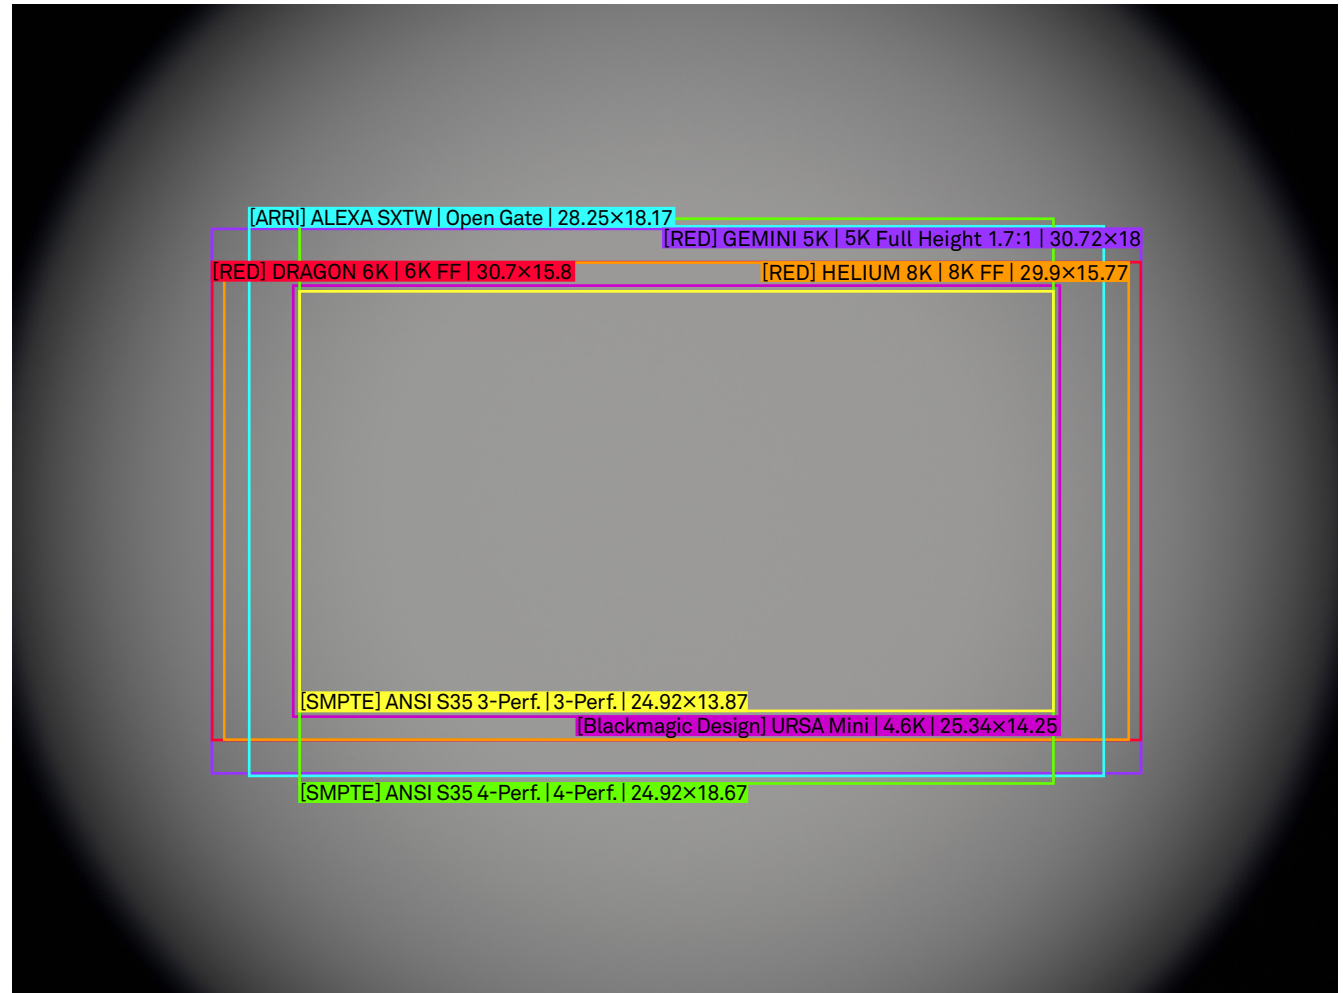

/mm
scale 4:1

SIGMA

High Speed Zoom 50-100mm T2 Illumination Guide

Setting

Lens	50-100mm T2
Focal Length	50mm
Aperture	T4
Focus Distance	M.O.D.

/mm
scale 4:1

SIGMA

High Speed Zoom 50-100mm T2 Illumination Guide

Setting

Lens	50-100mm T2
Focal Length	100mm
Aperture	T2
Focus Distance	Infinity

/mm
scale 4:1

SIGMA

High Speed Zoom 50-100mm T2 Illumination Guide

Setting

Lens	50-100mm T2
Focal Length	100mm
Aperture	T4
Focus Distance	Infinity

/mm
scale 4:1

SIGMA

High Speed Zoom 50-100mm T2 Illumination Guide

Setting

Lens	50-100mm T2
Focal Length	100mm
Aperture	T2
Focus Distance	M.O.D.

/mm
scale 4:1

SIGMA

High Speed Zoom 50-100mm T2 Illumination Guide

Setting

Lens	50-100mm T2
Focal Length	100mm
Aperture	T4
Focus Distance	M.O.D.

/mm
scale 4:1