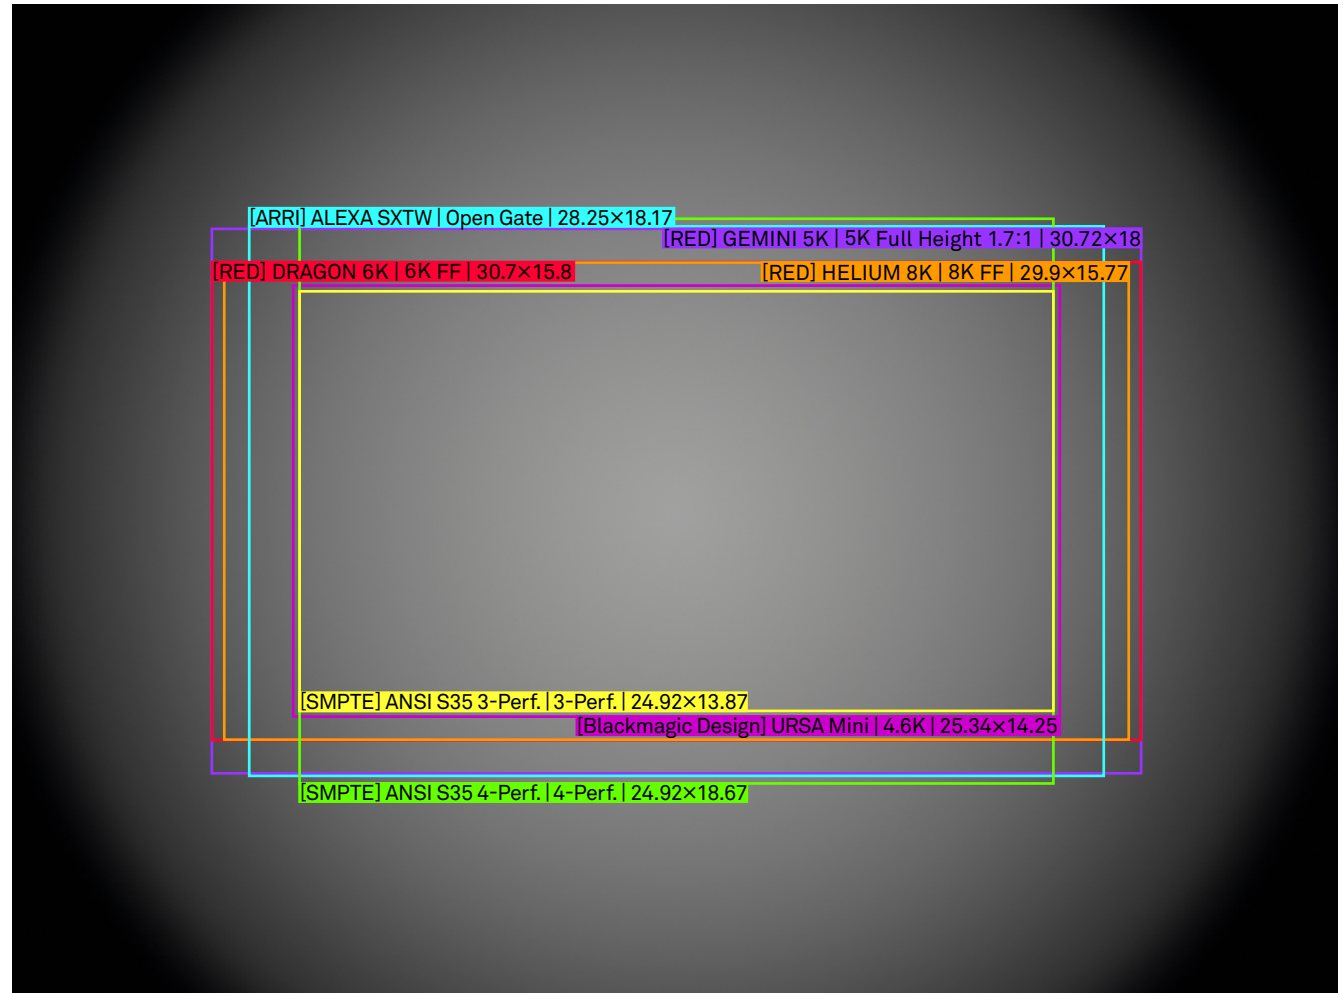

/mm
scale 4:1

SIGMA

High Speed Zoom 50-100mm T2 Illumination Guide

Setting

Lens	50-100mm T2
Focal Length	50mm
Aperture	T4
Focus Distance	M.O.D.

/mm
scale 4:1

SIGMA

High Speed Zoom 50-100mm T2 Illumination Guide

Setting

Lens	50-100mm T2
Focal Length	100mm
Aperture	T2
Focus Distance	Infinity

/mm
scale 4:1

SIGMA

High Speed Zoom 50-100mm T2 Illumination Guide

Setting

Lens	50-100mm T2
Focal Length	100mm
Aperture	T4
Focus Distance	Infinity

/mm
scale 4:1

SIGMA

High Speed Zoom 50-100mm T2 Illumination Guide

Setting

Lens	50-100mm T2
Focal Length	100mm
Aperture	T2
Focus Distance	M.O.D.

/mm
scale 4:1

SIGMA

High Speed Zoom 50-100mm T2 Illumination Guide

Setting

Lens	50-100mm T2
Focal Length	100mm
Aperture	T4
Focus Distance	M.O.D.

/mm
scale 4:1