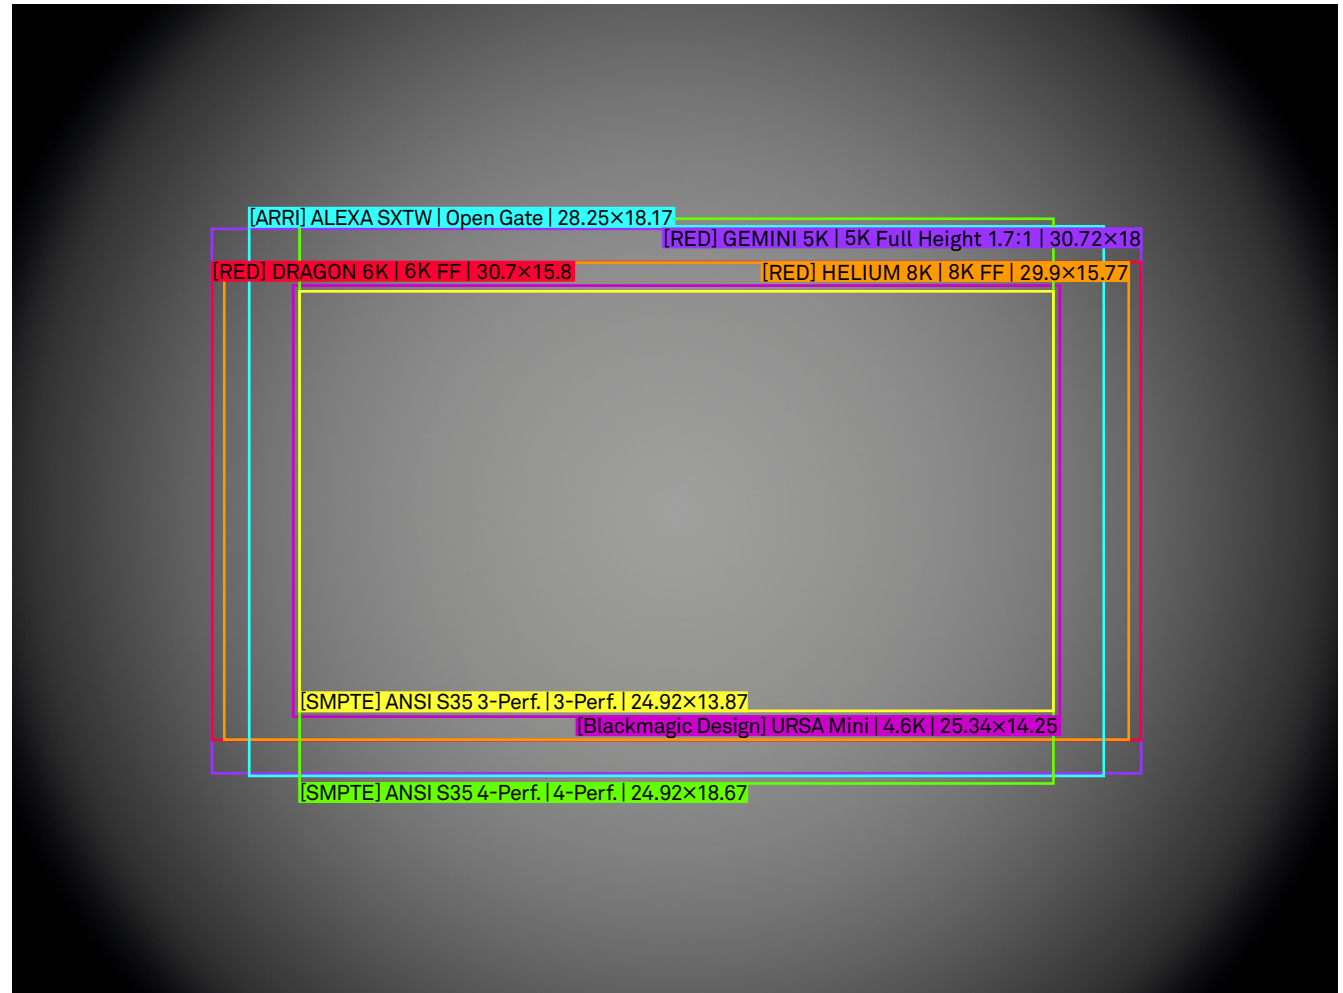

/mm
scale 4:1

SIGMA

High Speed Zoom 50-100mm T2 Illumination Guide

Setting

Lens	50-100mm T2
Focal Length	50mm
Aperture	T4
Focus Distance	M.O.D.

/mm
scale 4:1

SIGMA

High Speed Zoom 50-100mm T2 Illumination Guide

Setting

Lens	50-100mm T2
Focal Length	100mm
Aperture	T2
Focus Distance	Infinity

/mm
scale 4:1

SIGMA

High Speed Zoom 50-100mm T2 Illumination Guide

Setting

Lens	50-100mm T2
Focal Length	100mm
Aperture	T4
Focus Distance	Infinity

/mm
scale 4:1

SIGMA

High Speed Zoom 50-100mm T2 Illumination Guide

Setting

Lens	50-100mm T2
Focal Length	100mm
Aperture	T2
Focus Distance	M.O.D.

/mm
scale 4:1

SIGMA

High Speed Zoom 50-100mm T2 Illumination Guide

Setting

Lens	50-100mm T2
Focal Length	100mm
Aperture	T4
Focus Distance	M.O.D.

/mm
scale 4:1