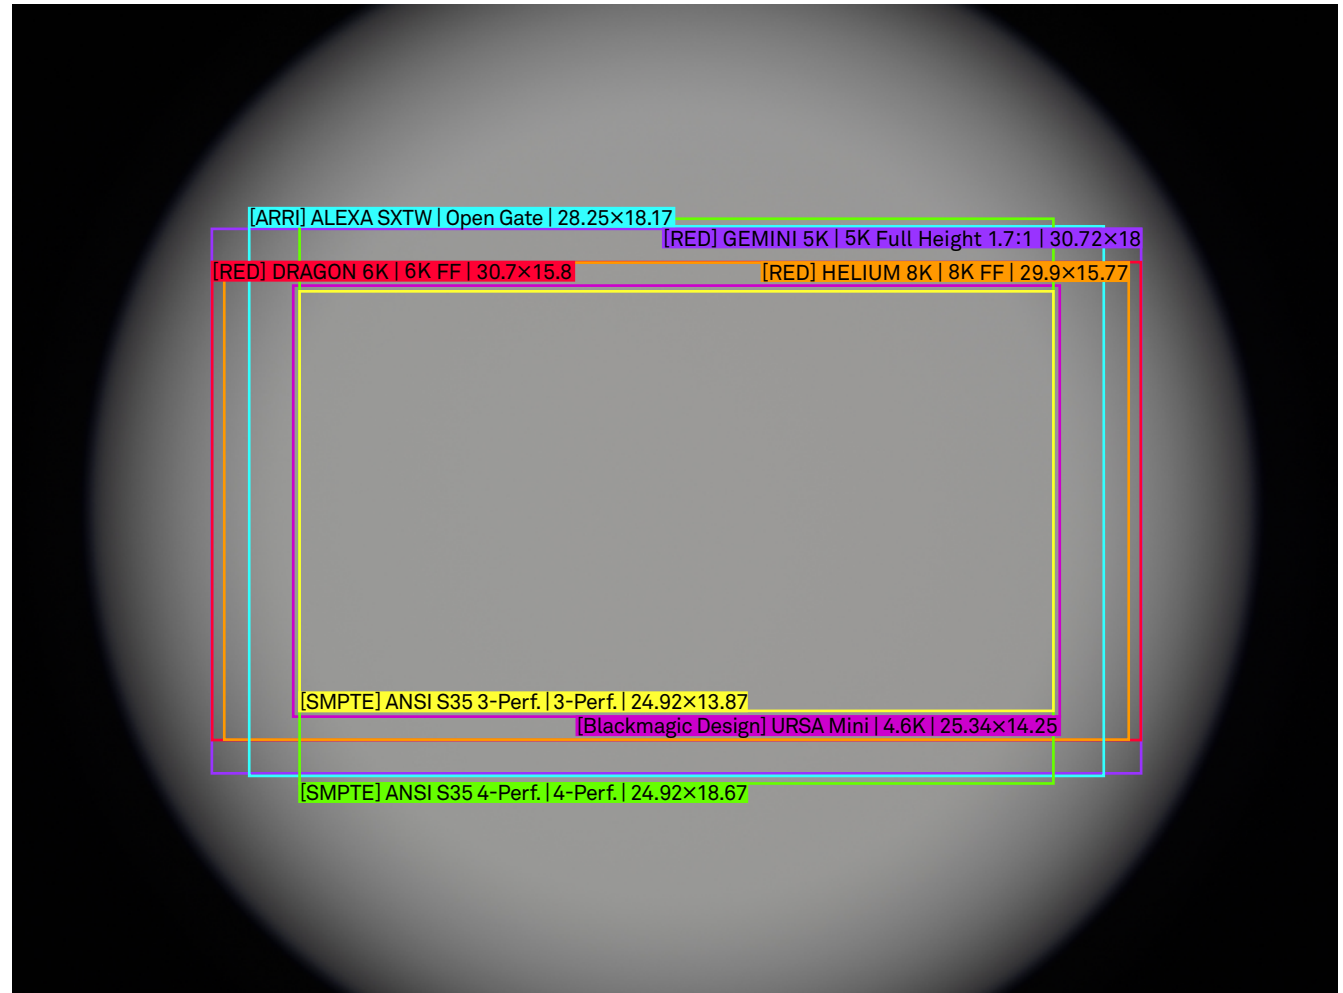

SIGMA

High Speed Zoom 50-100mm T2 Illumination Guide

Setting

Lens	50-100mm T2
Focal Length	50mm
Aperture	T2
Focus Distance	Infinity

/mm
scale 4:1

SIGMA

High Speed Zoom 50-100mm T2 Illumination Guide

Setting

Lens	50-100mm T2
Focal Length	50mm
Aperture	T4
Focus Distance	Infinity

/mm
scale 4:1

SIGMA

High Speed Zoom 50-100mm T2 Illumination Guide

Setting

Lens	50-100mm T2
Focal Length	50mm
Aperture	T2
Focus Distance	M.O.D.

/mm
scale 4:1

SIGMA

High Speed Zoom 50-100mm T2 Illumination Guide

Setting

Lens	50-100mm T2
Focal Length	50mm
Aperture	T4
Focus Distance	M.O.D.

/mm
scale 4:1

SIGMA

High Speed Zoom 50-100mm T2 Illumination Guide

Setting

Lens	50-100mm T2
Focal Length	100mm
Aperture	T4
Focus Distance	M.O.D.

/mm
scale 4:1