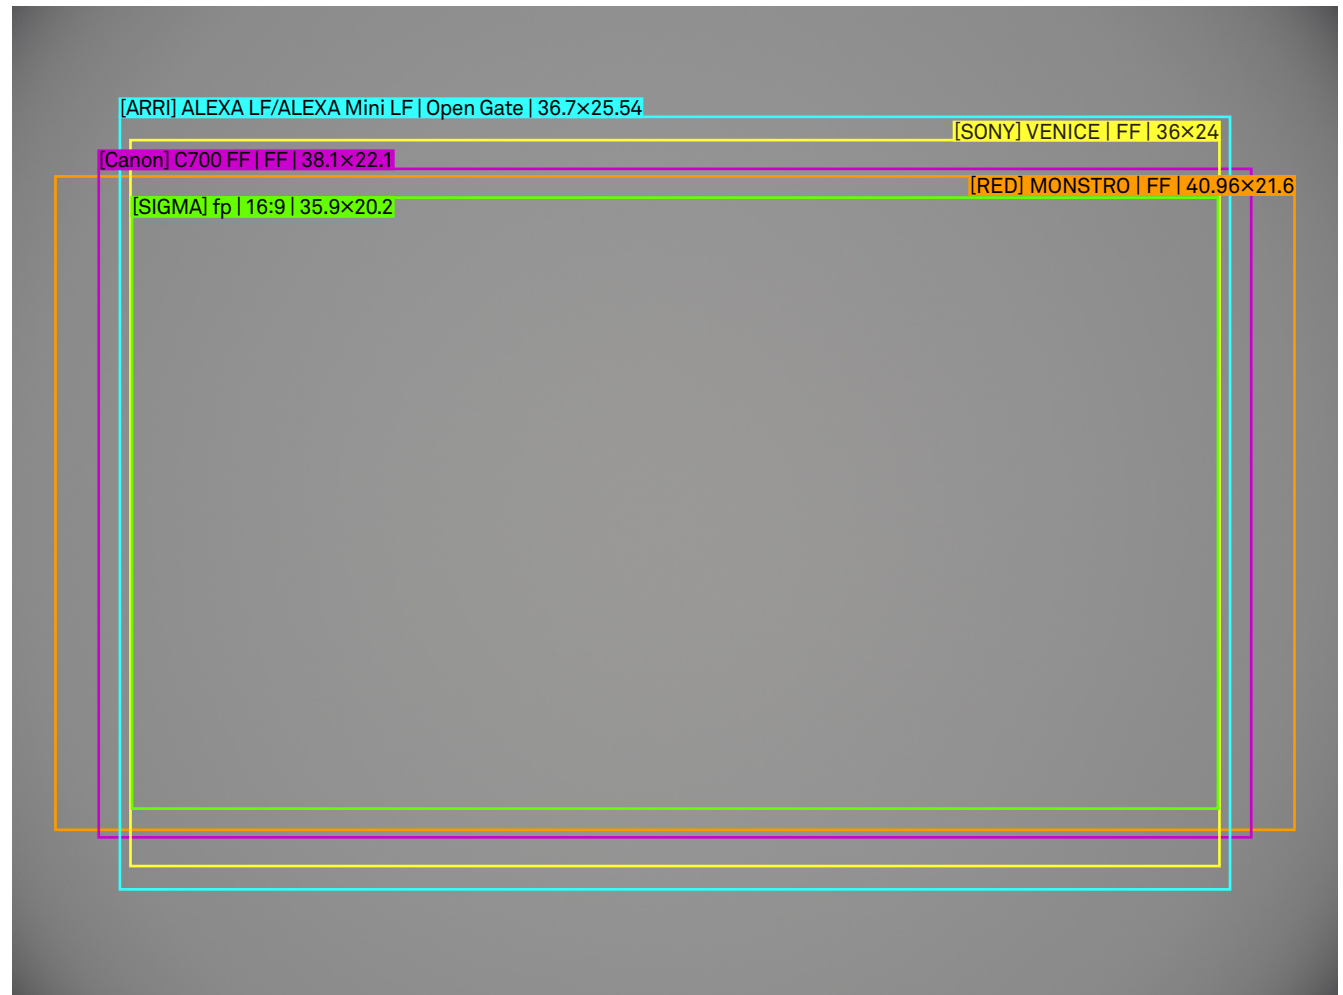

SIGMA

FF High Speed Prime 28mm T1.5 FF Illumination Guide

Setting

Lens	28mm T1.5 FF
Focal Length	28mm
Aperture	T1.5
Focus Distance	Infinity

/mm
scale 4:1

SIGMA

FF High Speed Prime 28mm T1.5 FF Illumination Guide

Setting

Lens	28mm T1.5 FF
Focal Length	28mm
Aperture	T4
Focus Distance	Infinity

/mm
scale 4:1

SIGMA

FF High Speed Prime 28mm T1.5 FF Illumination Guide

Setting

Lens	28mm T1.5 FF
Focal Length	28mm
Aperture	T1.5
Focus Distance	M.O.D.

/mm
scale 4:1

SIGMA

FF High Speed Prime 28mm T1.5 FF Illumination Guide

Setting

Lens	28mm T1.5 FF
Focal Length	28mm
Aperture	T4
Focus Distance	M.O.D.

/mm
scale 4:1