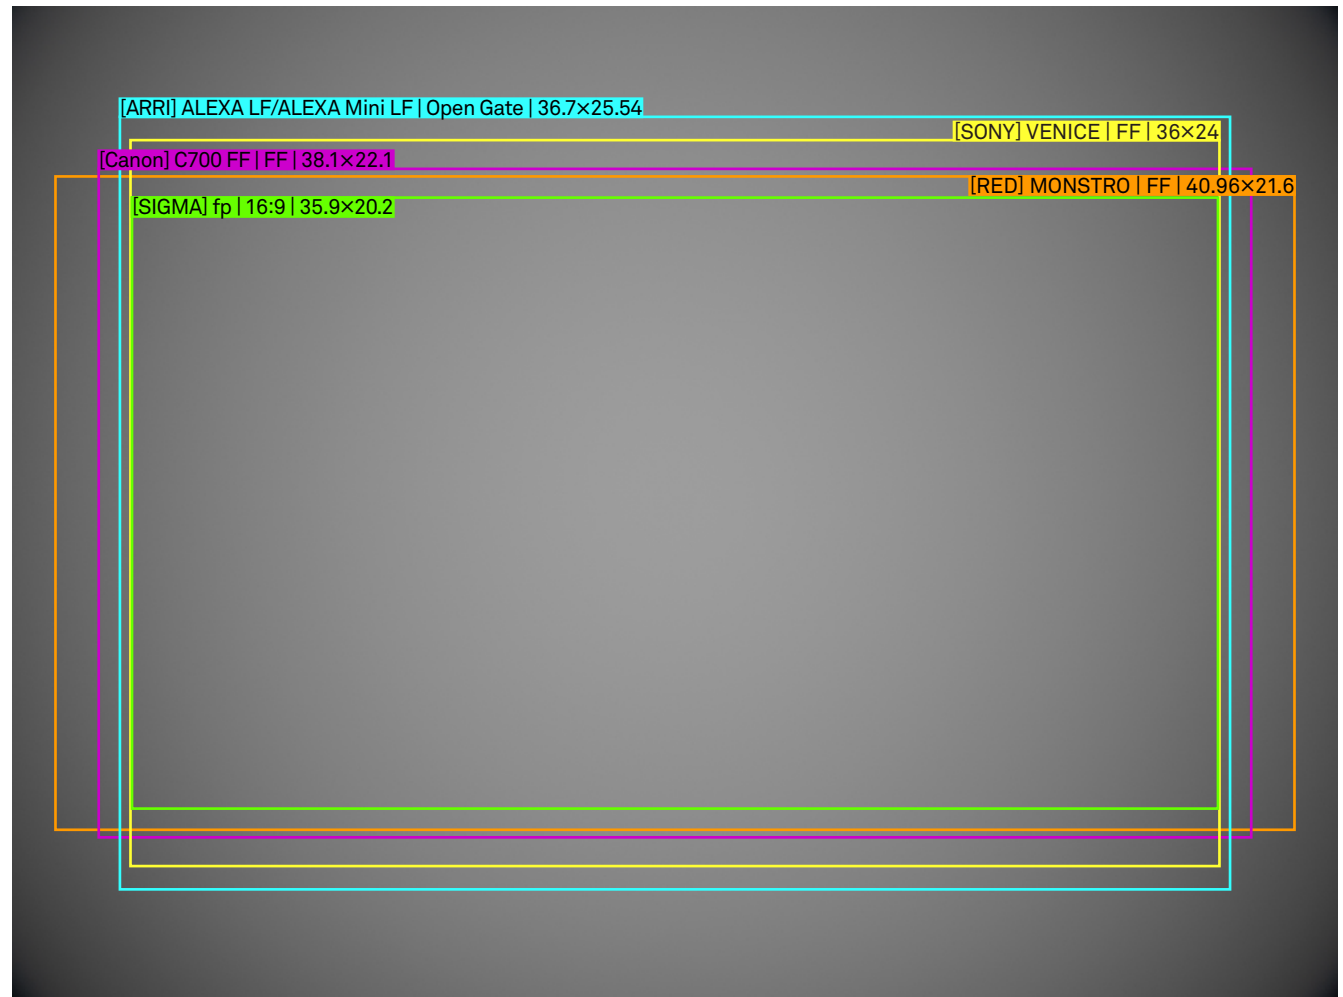

SIGMA

FF High Speed Prime 28mm T1.5 FF Illumination Guide

Setting

Lens	28mm T1.5 FF
Focal Length	28mm
Aperture	T1.5
Focus Distance	Infinity

/mm
scale 4:1

SIGMA

FF High Speed Prime 28mm T1.5 FF Illumination Guide

Setting

Lens	28mm T1.5 FF
Focal Length	28mm
Aperture	T4
Focus Distance	Infinity

/mm
scale 4:1

SIGMA

FF High Speed Prime 28mm T1.5 FF Illumination Guide

Setting

Lens	28mm T1.5 FF
Focal Length	28mm
Aperture	T1.5
Focus Distance	M.O.D.

/mm
scale 4:1

SIGMA

FF High Speed Prime 28mm T1.5 FF Illumination Guide

Setting

Lens	28mm T1.5 FF
Focal Length	28mm
Aperture	T4
Focus Distance	M.O.D.

/mm
scale 4:1