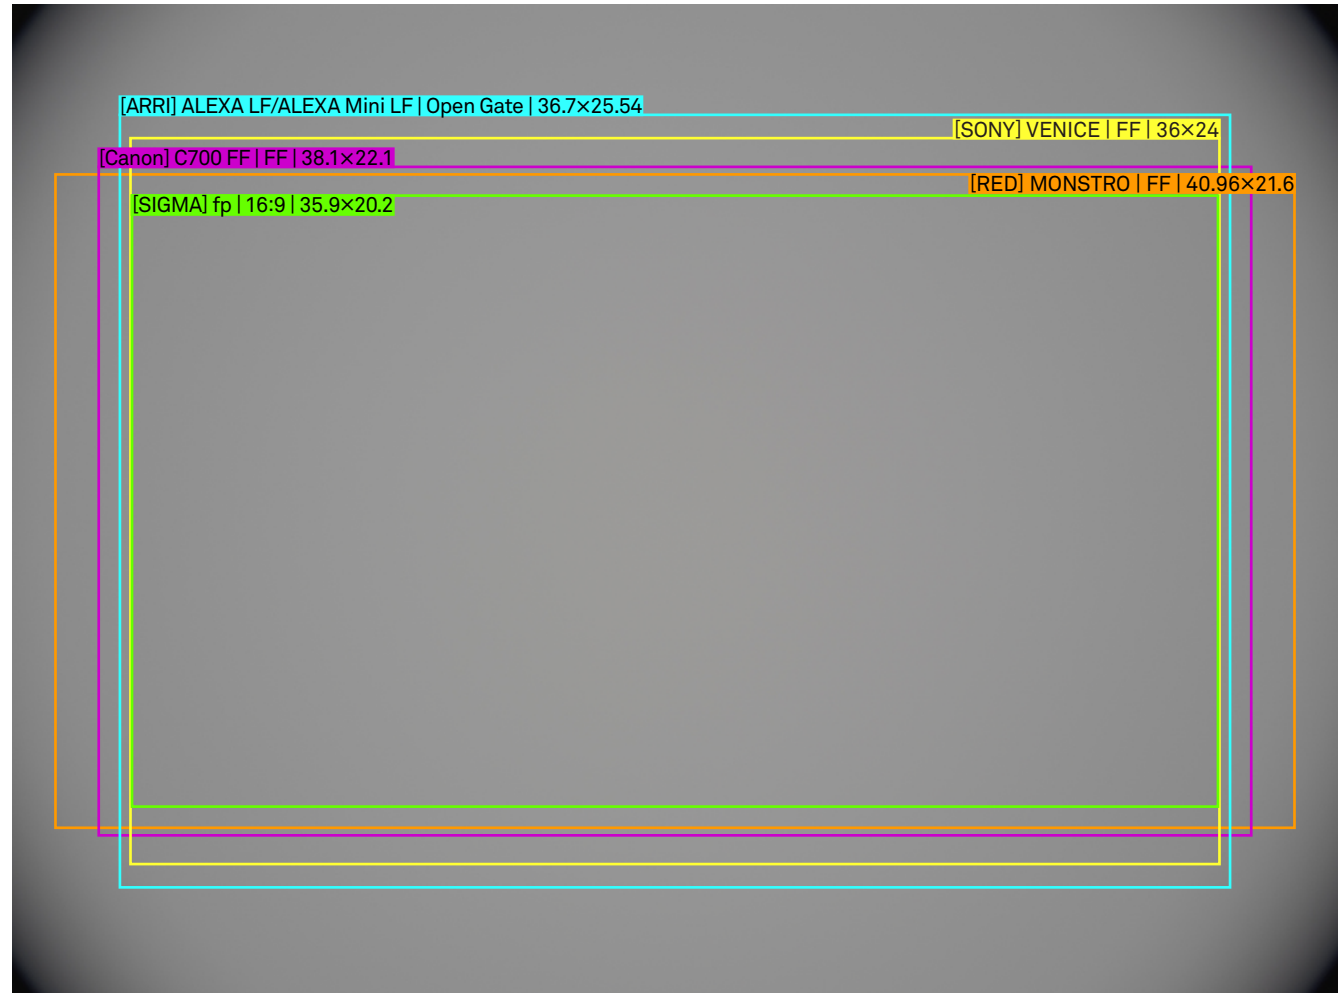

SIGMA

FF High Speed Prime 28mm T1.5 FF Illumination Guide

Setting

Lens	28mm T1.5 FF
Focal Length	28mm
Aperture	T1.5
Focus Distance	Infinity

/mm
scale 4:1

SIGMA

FF High Speed Prime 28mm T1.5 FF Illumination Guide

Setting

Lens	28mm T1.5 FF
Focal Length	28mm
Aperture	T4
Focus Distance	Infinity

/mm
scale 4:1

SIGMA

FF High Speed Prime 28mm T1.5 FF Illumination Guide

Setting

Lens	28mm T1.5 FF
Focal Length	28mm
Aperture	T1.5
Focus Distance	M.O.D.

/mm
scale 4:1

SIGMA

FF High Speed Prime 28mm T1.5 FF Illumination Guide

Setting

Lens	28mm T1.5 FF
Focal Length	28mm
Aperture	T4
Focus Distance	M.O.D.

/mm
scale 4:1