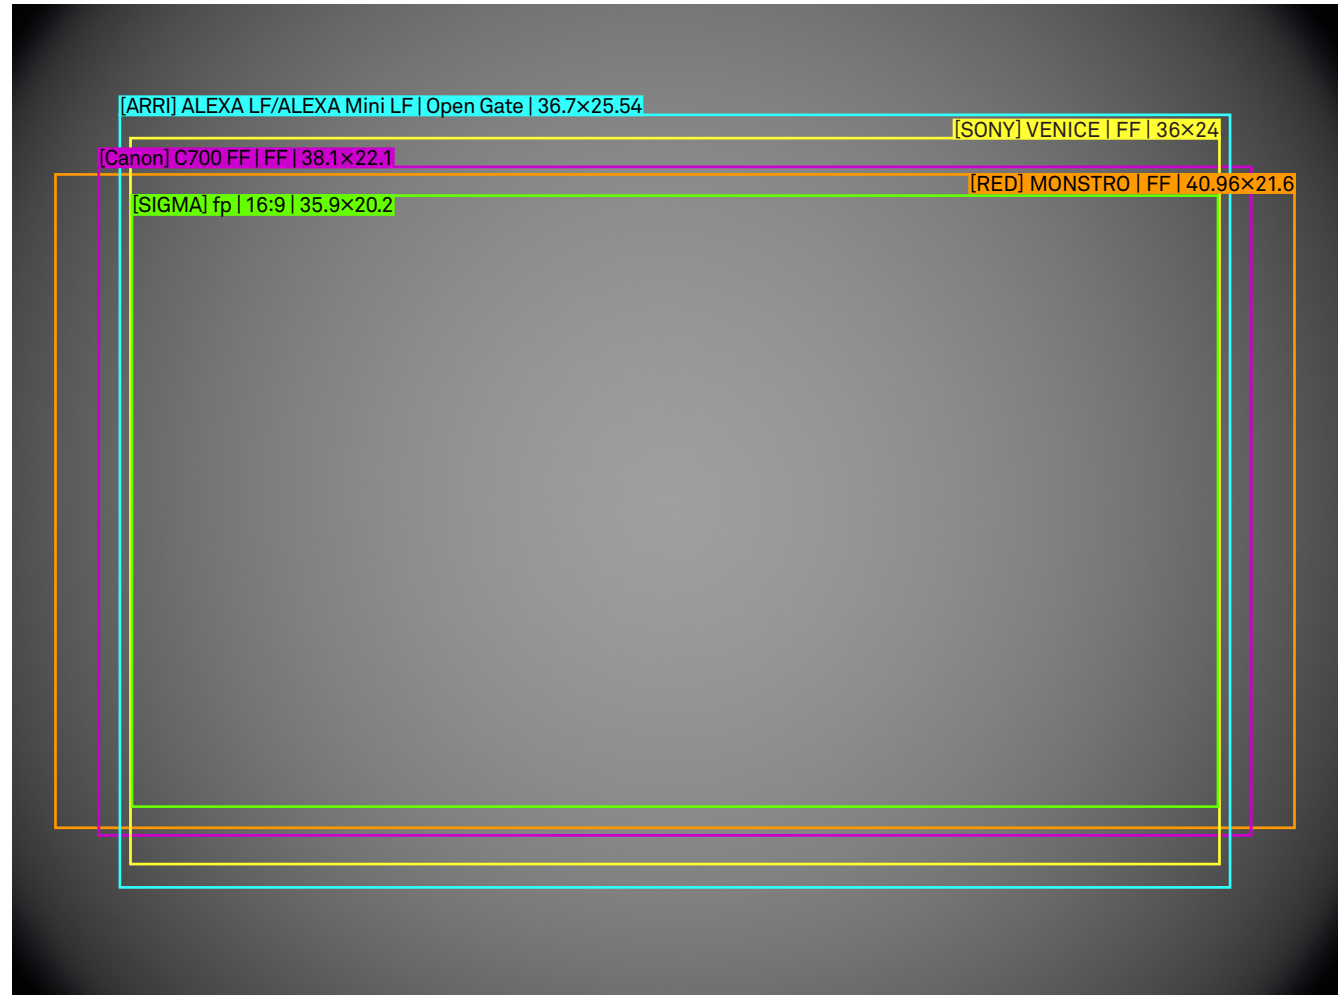

SIGMA

FF High Speed Prime 28mm T1.5 FF Illumination Guide

Setting

Lens	28mm T1.5 FF
Focal Length	28mm
Aperture	T1.5
Focus Distance	Infinity

/mm
scale 4:1

SIGMA

FF High Speed Prime 28mm T1.5 FF Illumination Guide

Setting

Lens	28mm T1.5 FF
Focal Length	28mm
Aperture	T4
Focus Distance	Infinity

/mm
scale 4:1

SIGMA

FF High Speed Prime 28mm T1.5 FF Illumination Guide

Setting

Lens	28mm T1.5 FF
Focal Length	28mm
Aperture	T1.5
Focus Distance	M.O.D.

/mm
scale 4:1

SIGMA

FF High Speed Prime 28mm T1.5 FF Illumination Guide

Setting

Lens	28mm T1.5 FF
Focal Length	28mm
Aperture	T4
Focus Distance	M.O.D.

/mm
scale 4:1