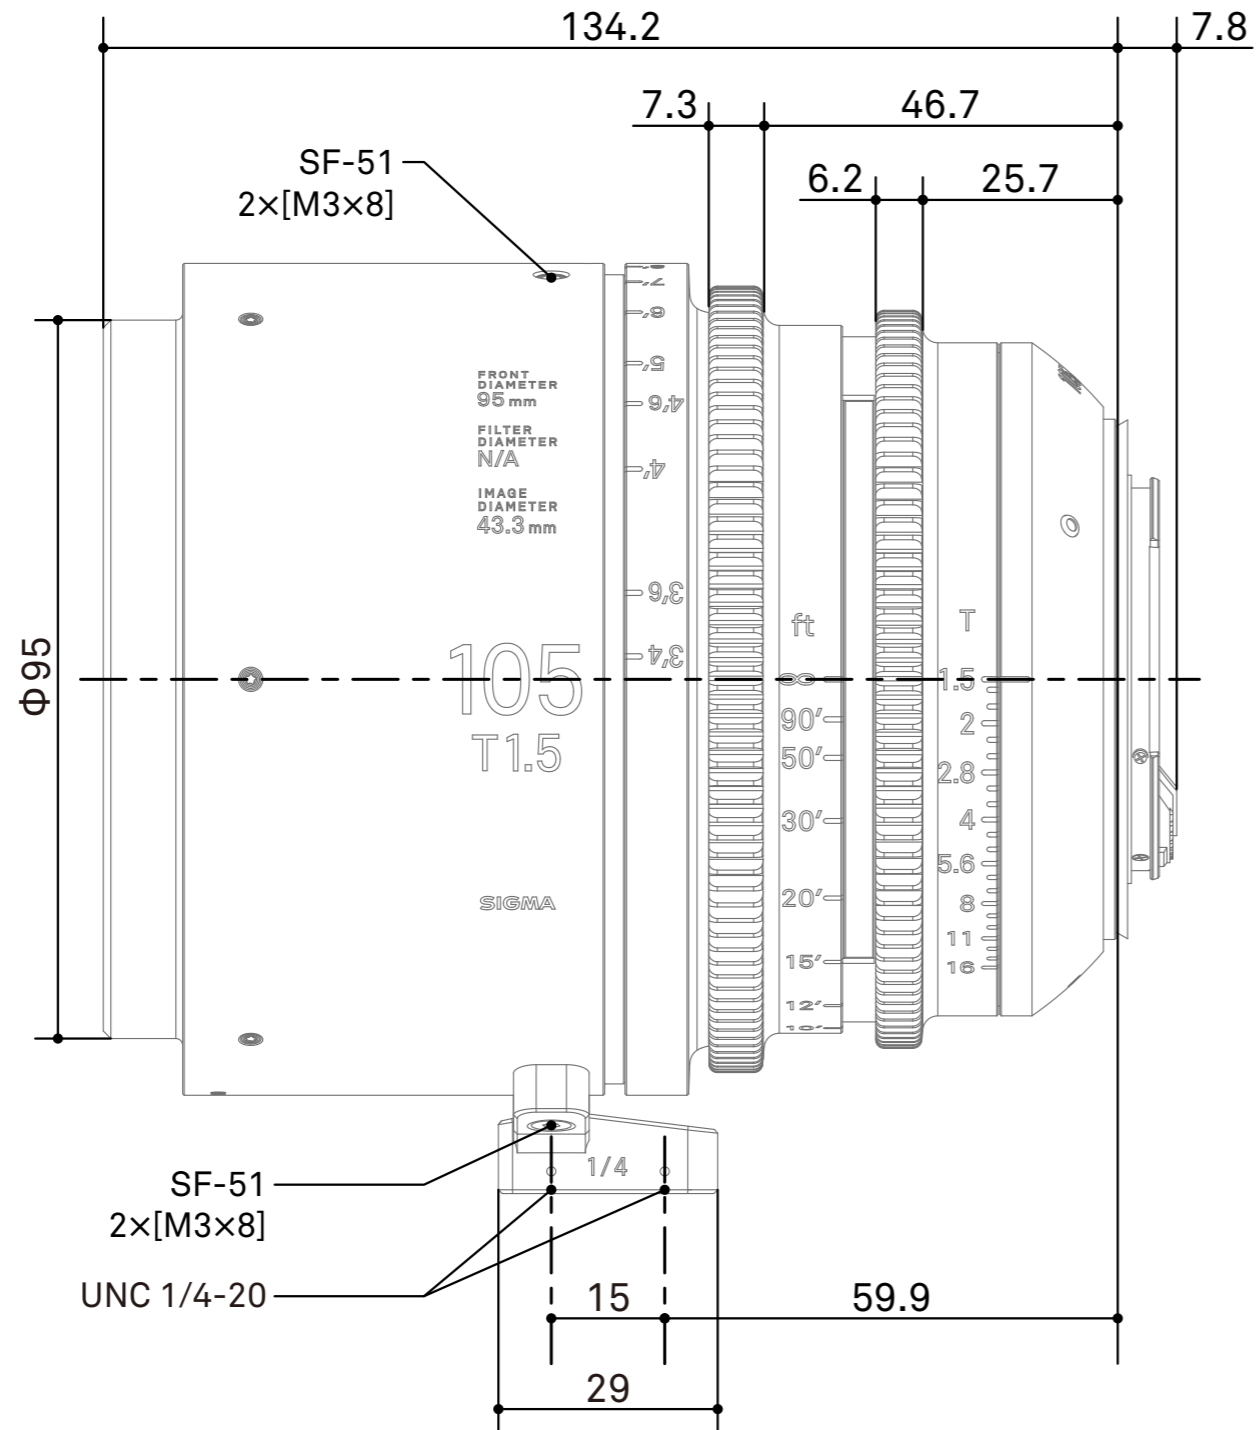

SIGMA

SIGMA 105mm T1.5 FF Dimensions EF Mount

Spur gear specifications

	Focus drive gear	Iris drive gear
Number of teeth	128	120
Module	0.8	0.8
P.C.D	102.4mm	96mm
Angular rotation	180°	60°

/mm
scale 1:1

SIGMA

SIGMA 105mm T1.5 FF Dimensions E Mount

Spur gear specifications

	Focus drive gear	Iris drive gear
Number of teeth	128	120
Module	0.8	0.8
P.C.D	102.4mm	96mm
Angular rotation	180°	60°

/mm
scale 1:1

SIGMA

SIGMA 105mm T1.5 FF Dimensions PL Mount

Spur gear specifications

	Focus drive gear	Iris drive gear
Number of teeth	128	120
Module	0.8	0.8
P.C.D	102.4mm	96mm
Angular rotation	180°	60°

/mm
scale 1:1