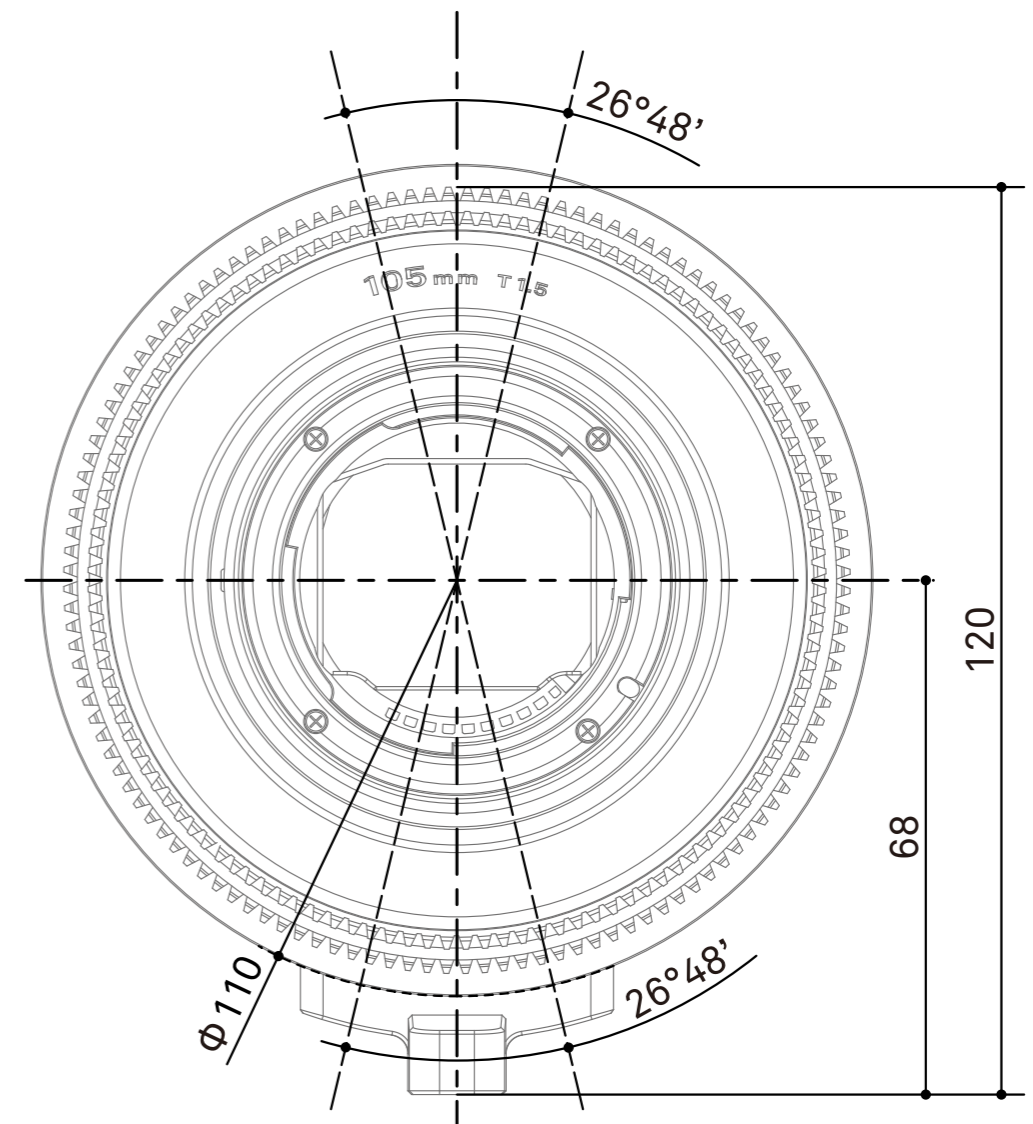

SIGMA

SIGMA 105mm T1.5 FF Dimensions EF Mount

Spur gear specifications

	Focus drive gear	Iris drive gear
Number of teeth	128	120
Module	0.8	0.8
P.C.D	102.4mm	96mm
Angular rotation	180°	60°

/mm
scale 1:1

SIGMA

SIGMA 105mm T1.5 FF Dimensions E Mount

Spur gear specifications

	Focus drive gear	Iris drive gear
Number of teeth	128	120
Module	0.8	0.8
P.C.D	102.4mm	96mm
Angular rotation	180°	60°

/mm
scale 1:1

SIGMA

SIGMA 105mm T1.5 FF Dimensions PL Mount

Spur gear specifications

	Focus drive gear	Iris drive gear
Number of teeth	128	120
Module	0.8	0.8
P.C.D	102.4mm	96mm
Angular rotation	180°	60°

/mm
scale 1:1