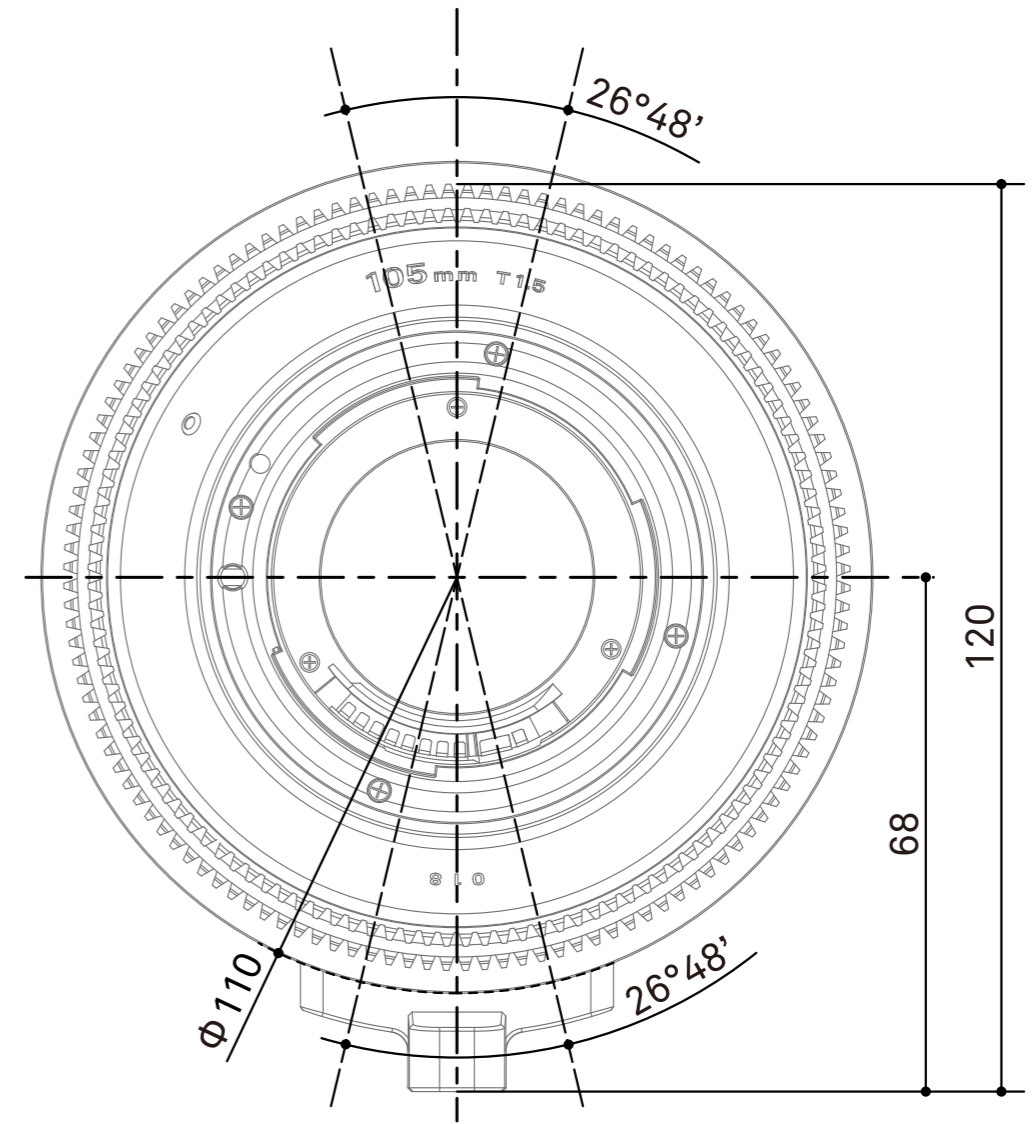

SIGMA

SIGMA 105mm T1.5 FF Dimensions EF Mount

Spur gear specifications

	Focus drive gear	Iris drive gear
Number of teeth	128	120
Module	0.8	0.8
P.C.D	102.4mm	96mm
Angular rotation	180°	60°

/mm
scale 1:1

SIGMA

SIGMA 105mm T1.5 FF Dimensions E Mount

Spur gear specifications

	Focus drive gear	Iris drive gear
Number of teeth	128	120
Module	0.8	0.8
P.C.D	102.4mm	96mm
Angular rotation	180°	60°

/mm
scale 1:1

SIGMA

SIGMA 105mm T1.5 FF Dimensions PL Mount

Spur gear specifications

	Focus drive gear	Iris drive gear
Number of teeth	128	120
Module	0.8	0.8
P.C.D	102.4mm	96mm
Angular rotation	180°	60°

/mm
scale 1:1