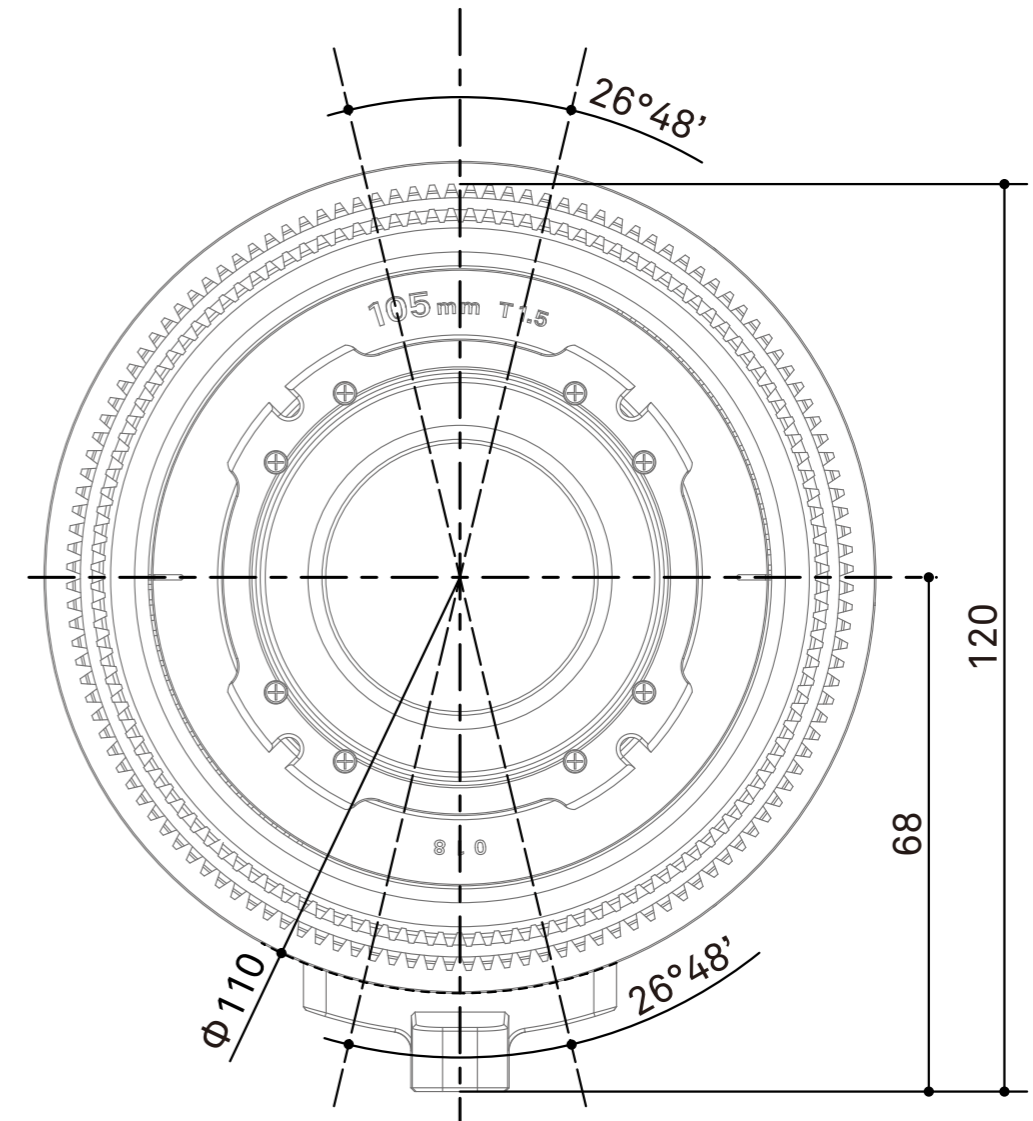

SIGMA

SIGMA 105mm T1.5 FF Dimensions EF Mount

Spur gear specifications

	Focus drive gear	Iris drive gear
Number of teeth	128	120
Module	0.8	0.8
P.C.D	102.4mm	96mm
Angular rotation	180°	60°

/mm
scale 1:1

SIGMA

SIGMA 105mm T1.5 FF Dimensions E Mount

Spur gear specifications

	Focus drive gear	Iris drive gear
Number of teeth	128	120
Module	0.8	0.8
P.C.D	102.4mm	96mm
Angular rotation	180°	60°

/mm
scale 1:1

SIGMA

SIGMA 105mm T1.5 FF Dimensions PL Mount

Spur gear specifications

	Focus drive gear	Iris drive gear
Number of teeth	128	120
Module	0.8	0.8
P.C.D	102.4mm	96mm
Angular rotation	180°	60°

/mm
scale 1:1