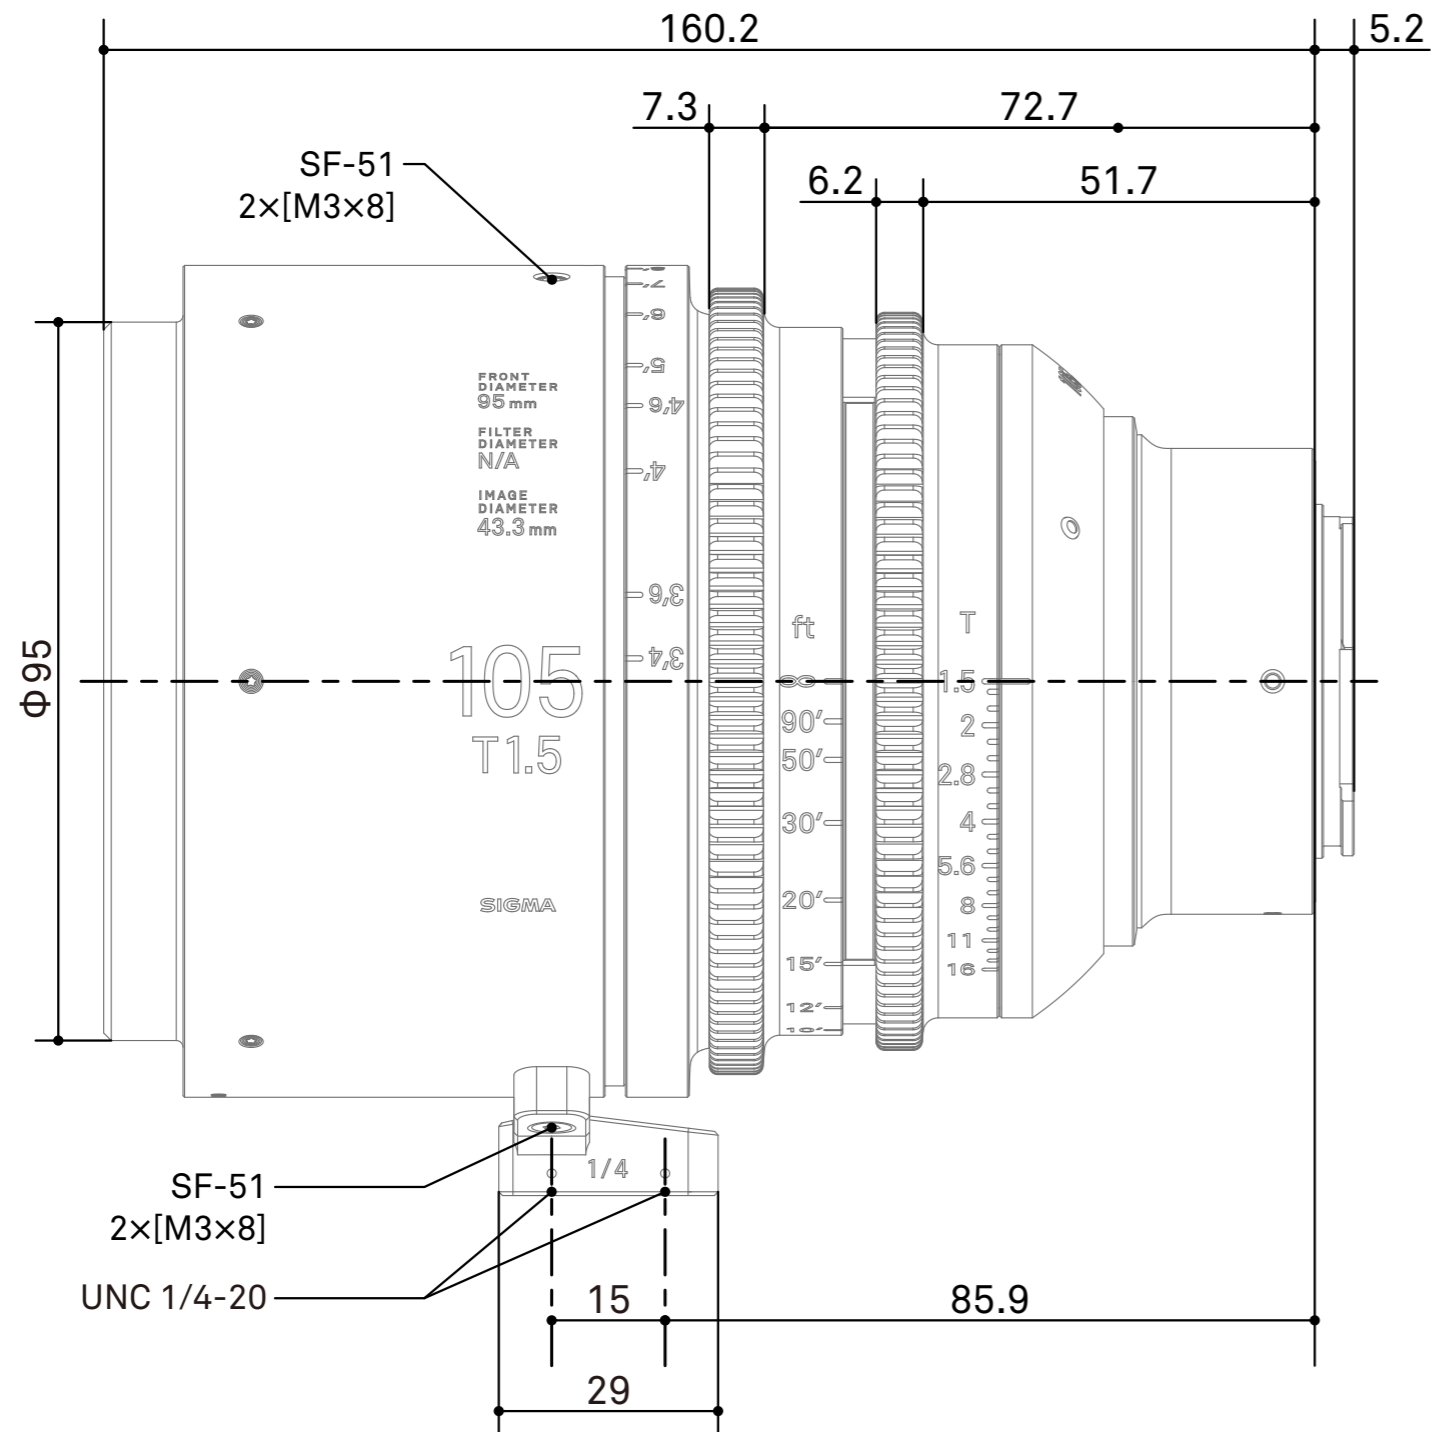

SIGMA

SIGMA 105mm T1.5 FF Dimensions EF Mount

Spur gear specifications

	Focus drive gear	Iris drive gear
Number of teeth	128	120
Module	0.8	0.8
P.C.D	102.4mm	96mm
Angular rotation	180°	60°

/mm
scale 1:1

SIGMA

SIGMA 105mm T1.5 FF Dimensions E Mount

Spur gear specifications

	Focus drive gear	Iris drive gear
Number of teeth	128	120
Module	0.8	0.8
P.C.D	102.4mm	96mm
Angular rotation	180°	60°

/mm
scale 1:1

SIGMA

SIGMA 105mm T1.5 FF Dimensions PL Mount

Spur gear specifications

	Focus drive gear	Iris drive gear
Number of teeth	128	120
Module	0.8	0.8
P.C.D	102.4mm	96mm
Angular rotation	180°	60°

/mm
scale 1:1