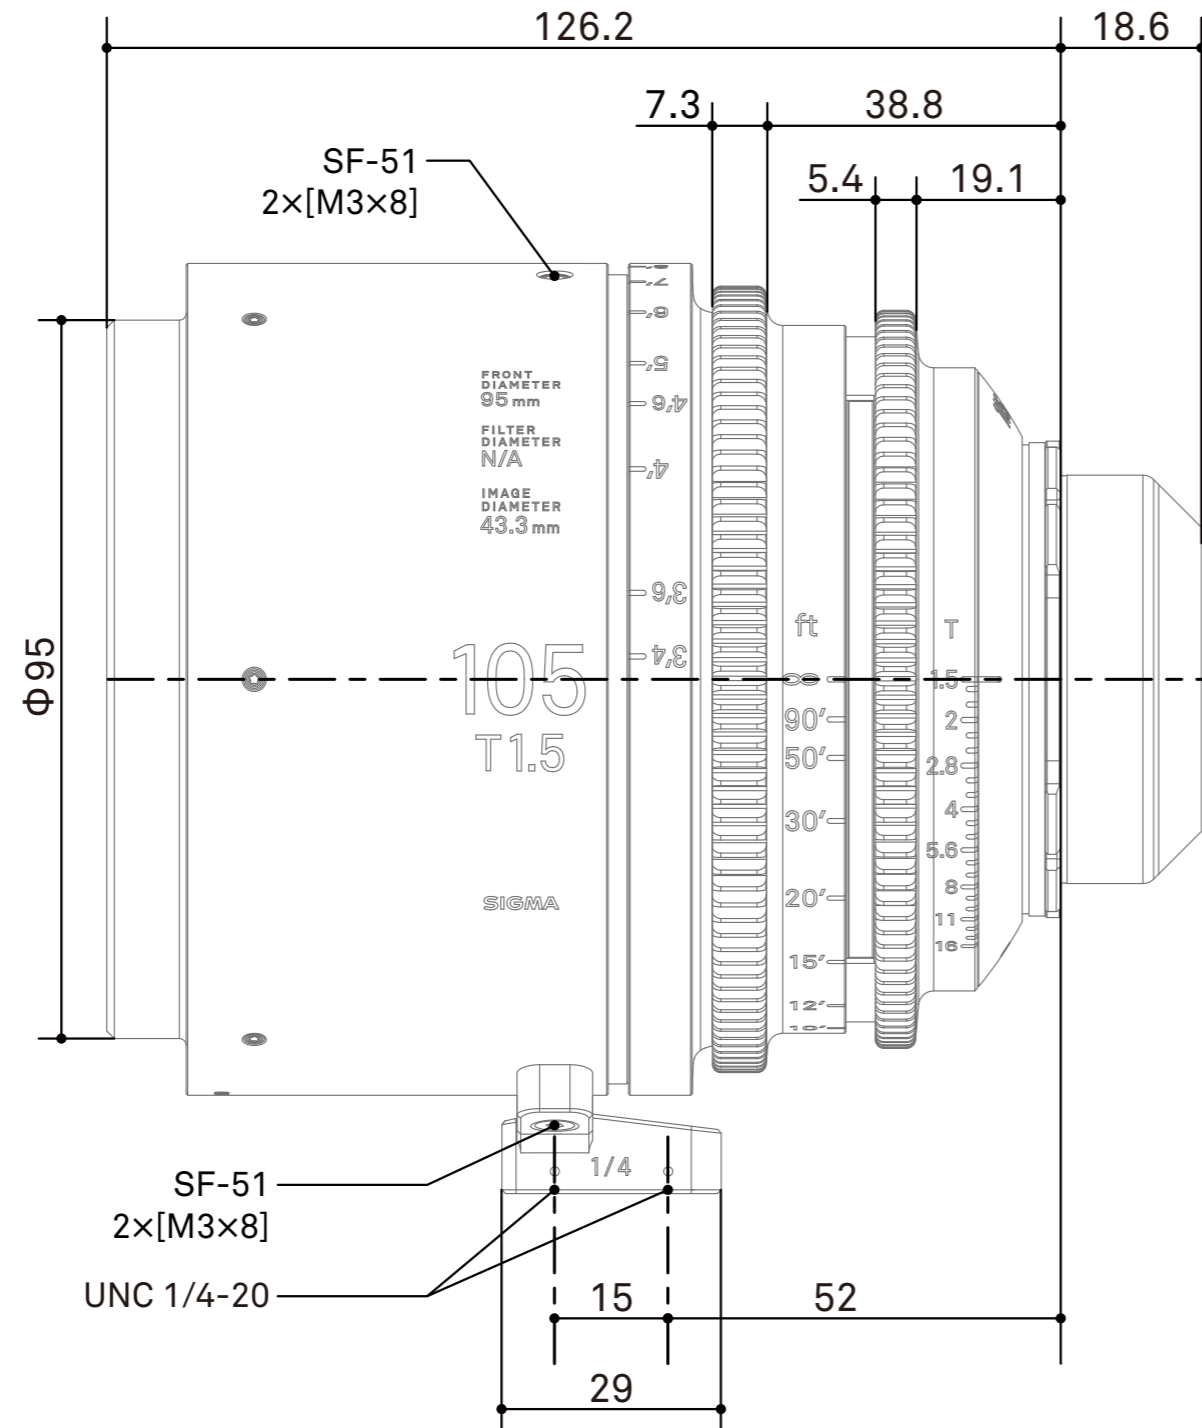

SIGMA

SIGMA 105mm T1.5 FF Dimensions EF Mount

Spur gear specifications

	Focus drive gear	Iris drive gear
Number of teeth	128	120
Module	0.8	0.8
P.C.D	102.4mm	96mm
Angular rotation	180°	60°

/mm
scale 1:1

SIGMA

SIGMA 105mm T1.5 FF Dimensions E Mount

Spur gear specifications

	Focus drive gear	Iris drive gear
Number of teeth	128	120
Module	0.8	0.8
P.C.D	102.4mm	96mm
Angular rotation	180°	60°

/mm
scale 1:1

SIGMA

SIGMA 105mm T1.5 FF Dimensions PL Mount

Spur gear specifications

	Focus drive gear	Iris drive gear
Number of teeth	128	120
Module	0.8	0.8
P.C.D	102.4mm	96mm
Angular rotation	180°	60°

/mm
scale 1:1