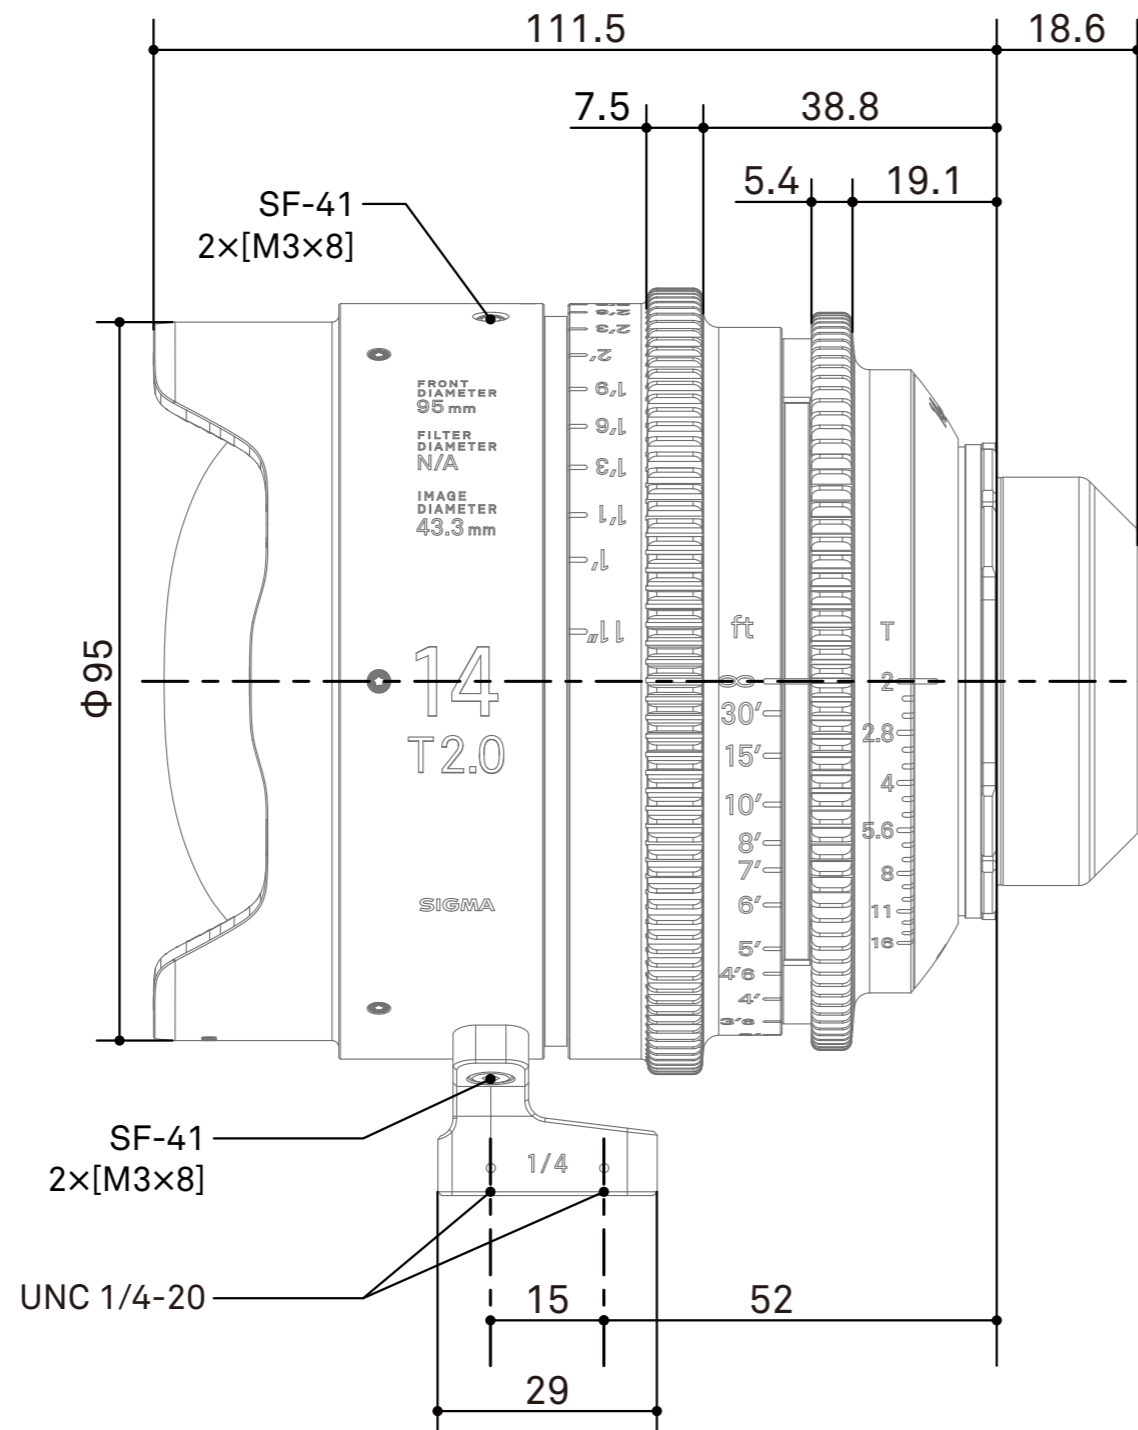

SIGMA

SIGMA 14mm T2 FF Dimensions EF Mount

Spur gear specifications

	Focus drive gear	Iris drive gear
Number of teeth	128	120
Module	0.8	0.8
P.C.D	102.4mm	96mm
Angular rotation	180°	60°

/mm
scale 1:1

SIGMA

SIGMA 14mm T2 FF Dimensions E Mount

Spur gear specifications

	Focus drive gear	Iris drive gear
Number of teeth	128	120
Module	0.8	0.8
P.C.D	102.4mm	96mm
Angular rotation	180°	60°

/mm
scale 1:1

SIGMA

SIGMA 14mm T2 FF Dimensions PL Mount

Spur gear specifications

	Focus drive gear	Iris drive gear
Number of teeth	128	120
Module	0.8	0.8
P.C.D	102.4mm	96mm
Angular rotation	180°	60°

/mm
scale 1:1