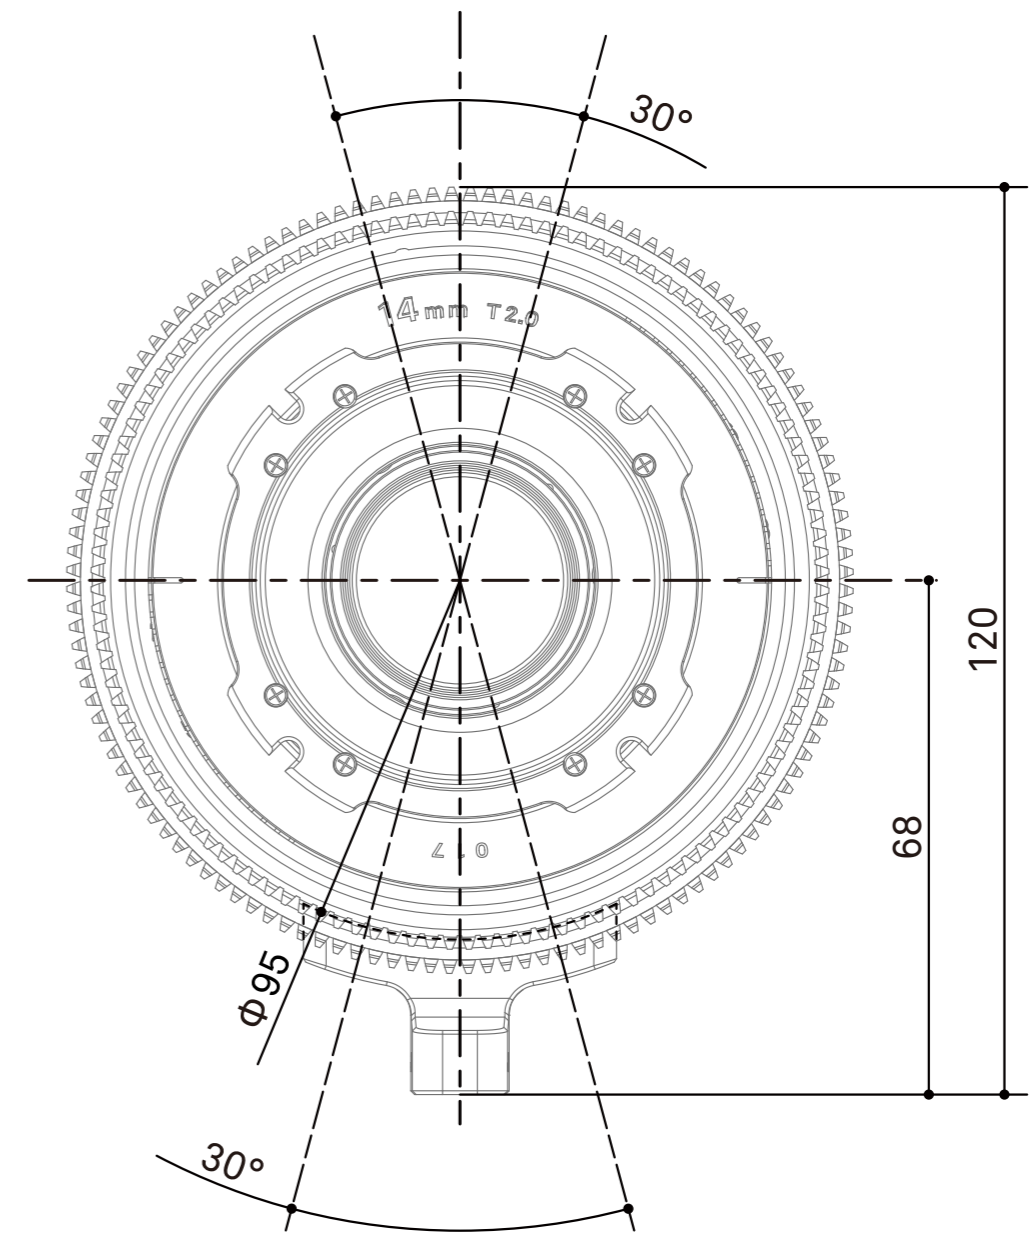

SIGMA

SIGMA 14mm T2 FF Dimensions EF Mount

Spur gear specifications

	Focus drive gear	Iris drive gear
Number of teeth	128	120
Module	0.8	0.8
P.C.D	102.4mm	96mm
Angular rotation	180°	60°

/mm
scale 1:1

SIGMA

SIGMA 14mm T2 FF Dimensions E Mount

Spur gear specifications

	Focus drive gear	Iris drive gear
Number of teeth	128	120
Module	0.8	0.8
P.C.D	102.4mm	96mm
Angular rotation	180°	60°

/mm
scale 1:1

SIGMA

SIGMA 14mm T2 FF Dimensions PL Mount

Spur gear specifications

	Focus drive gear	Iris drive gear
Number of teeth	128	120
Module	0.8	0.8
P.C.D	102.4mm	96mm
Angular rotation	180°	60°

/mm
scale 1:1