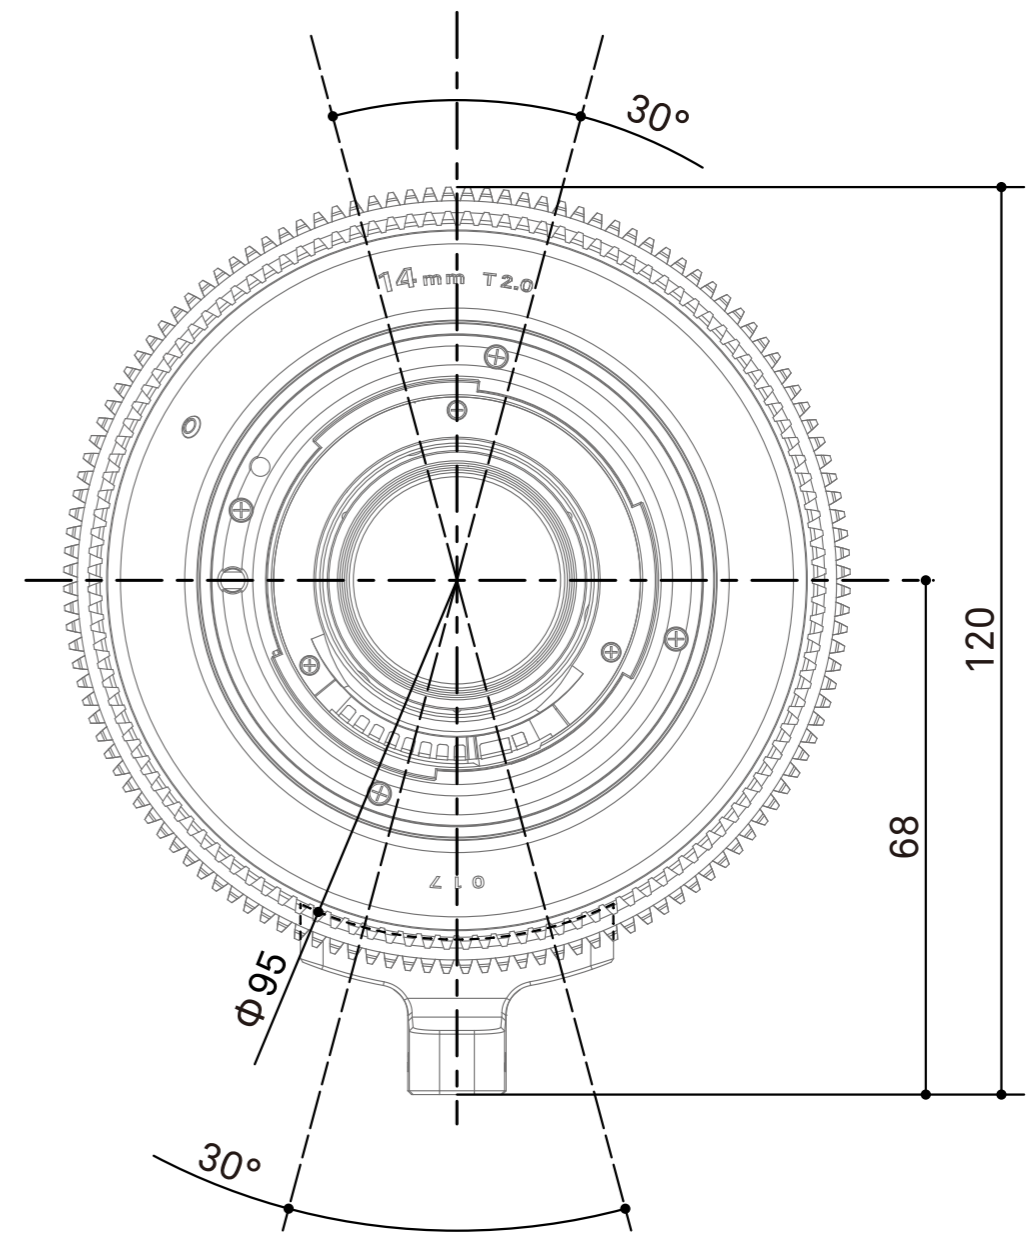

SIGMA

SIGMA 14mm T2 FF Dimensions EF Mount

Spur gear specifications

	Focus drive gear	Iris drive gear
Number of teeth	128	120
Module	0.8	0.8
P.C.D	102.4mm	96mm
Angular rotation	180°	60°

/mm
scale 1:1

SIGMA

SIGMA 14mm T2 FF Dimensions E Mount

Spur gear specifications

	Focus drive gear	Iris drive gear
Number of teeth	128	120
Module	0.8	0.8
P.C.D	102.4mm	96mm
Angular rotation	180°	60°

/mm
scale 1:1

SIGMA

SIGMA 14mm T2 FF Dimensions PL Mount

Spur gear specifications

	Focus drive gear	Iris drive gear
Number of teeth	128	120
Module	0.8	0.8
P.C.D	102.4mm	96mm
Angular rotation	180°	60°

/mm
scale 1:1