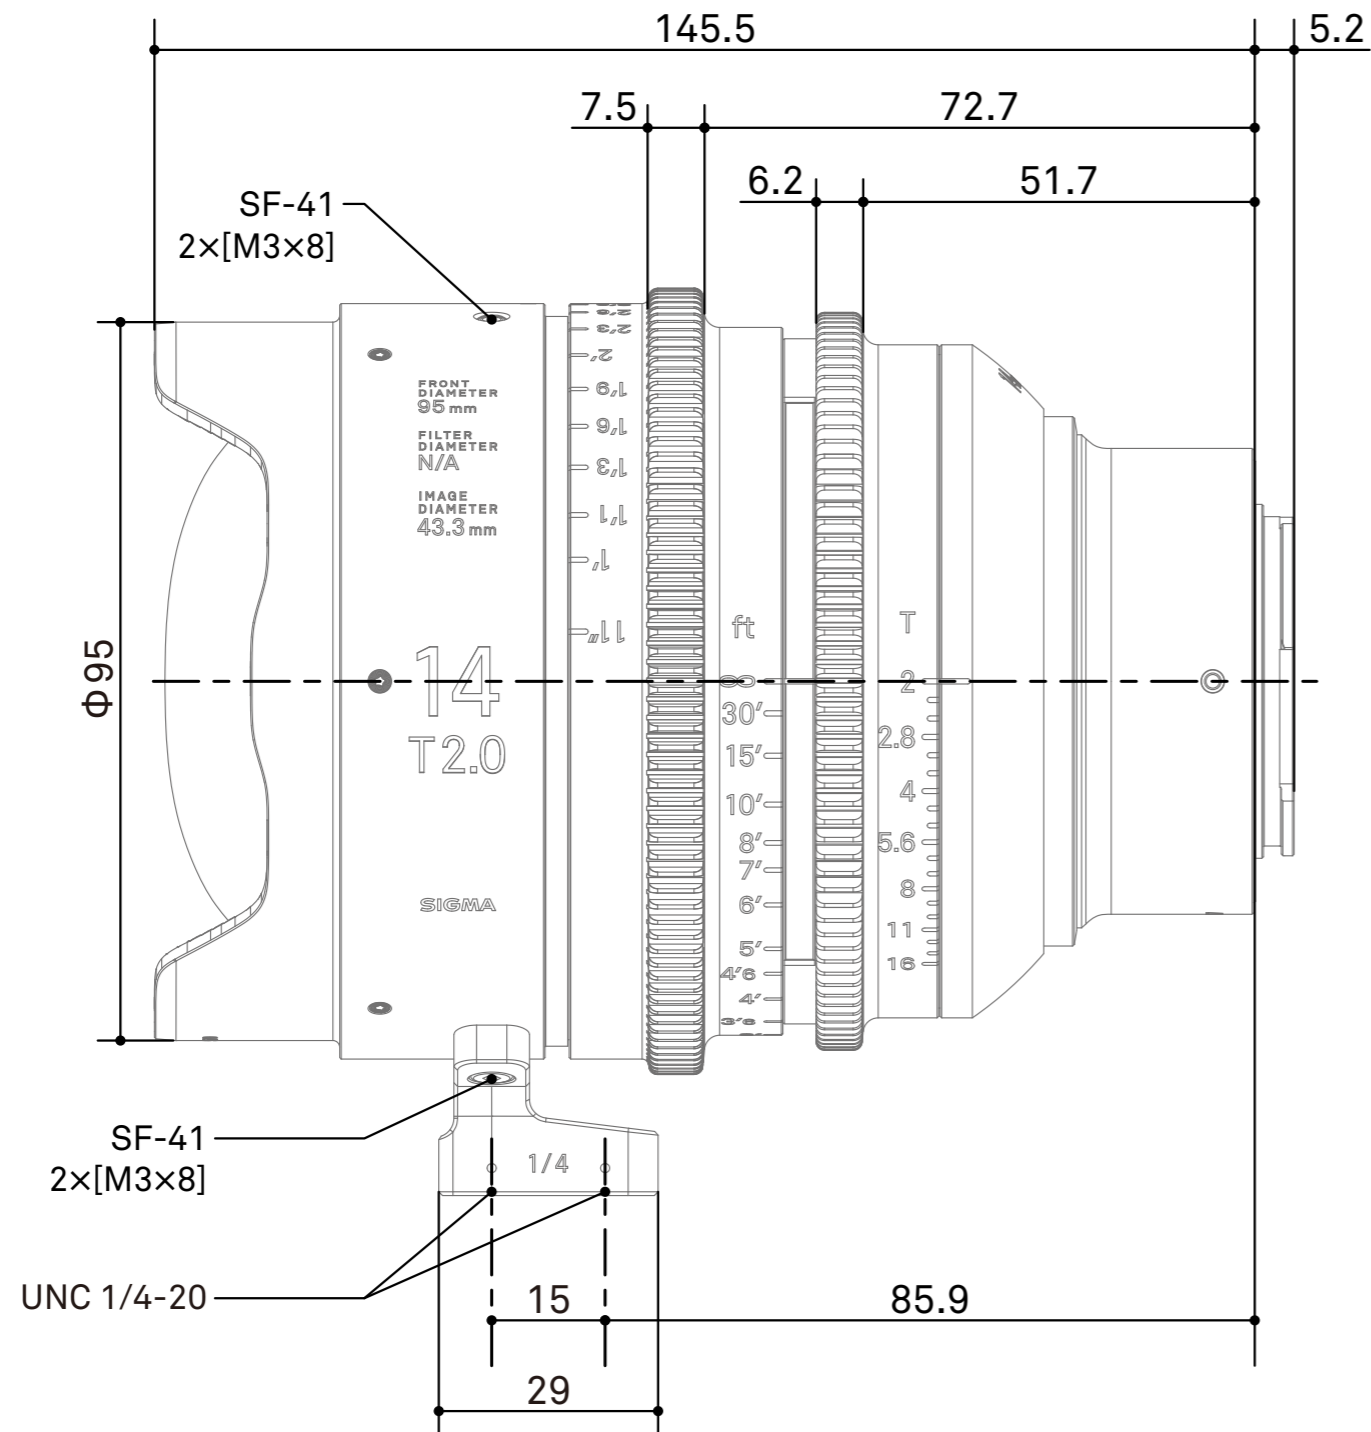

SIGMA

SIGMA 14mm T2 FF Dimensions EF Mount

Spur gear specifications

	Focus drive gear	Iris drive gear
Number of teeth	128	120
Module	0.8	0.8
P.C.D	102.4mm	96mm
Angular rotation	180°	60°

/mm
scale 1:1

SIGMA

SIGMA 14mm T2 FF Dimensions E Mount

Spur gear specifications

	Focus drive gear	Iris drive gear
Number of teeth	128	120
Module	0.8	0.8
P.C.D	102.4mm	96mm
Angular rotation	180°	60°

/mm
scale 1:1

SIGMA

SIGMA 14mm T2 FF Dimensions PL Mount

Spur gear specifications

	Focus drive gear	Iris drive gear
Number of teeth	128	120
Module	0.8	0.8
P.C.D	102.4mm	96mm
Angular rotation	180°	60°

/mm
scale 1:1