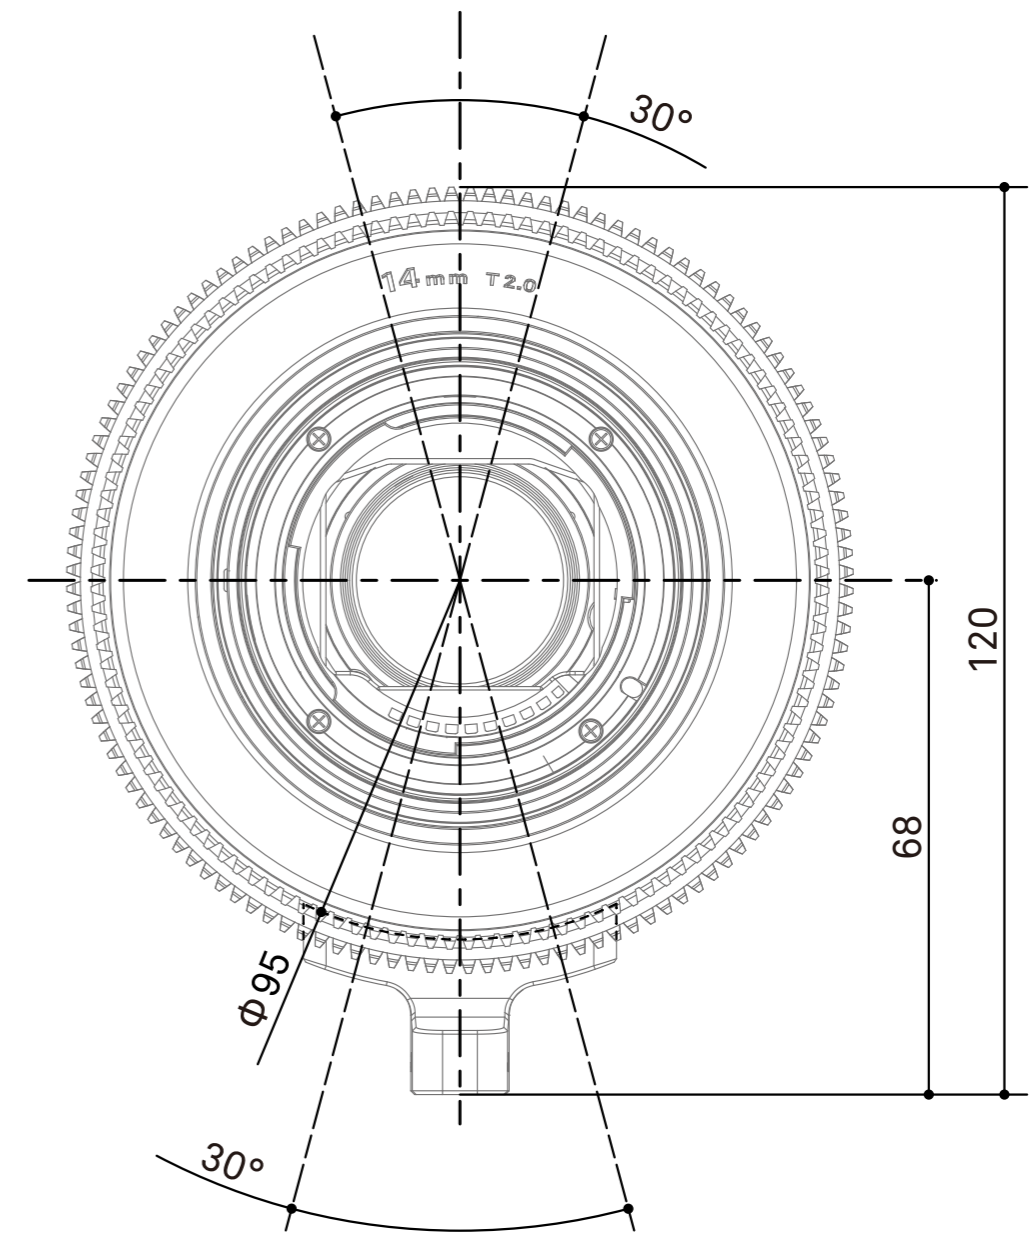

SIGMA

SIGMA 14mm T2 FF Dimensions EF Mount

Spur gear specifications

	Focus drive gear	Iris drive gear
Number of teeth	128	120
Module	0.8	0.8
P.C.D	102.4mm	96mm
Angular rotation	180°	60°

/mm
scale 1:1

SIGMA

SIGMA 14mm T2 FF Dimensions E Mount

Spur gear specifications

	Focus drive gear	Iris drive gear
Number of teeth	128	120
Module	0.8	0.8
P.C.D	102.4mm	96mm
Angular rotation	180°	60°

/mm
scale 1:1

SIGMA

SIGMA 14mm T2 FF Dimensions PL Mount

Spur gear specifications

	Focus drive gear	Iris drive gear
Number of teeth	128	120
Module	0.8	0.8
P.C.D	102.4mm	96mm
Angular rotation	180°	60°

/mm
scale 1:1