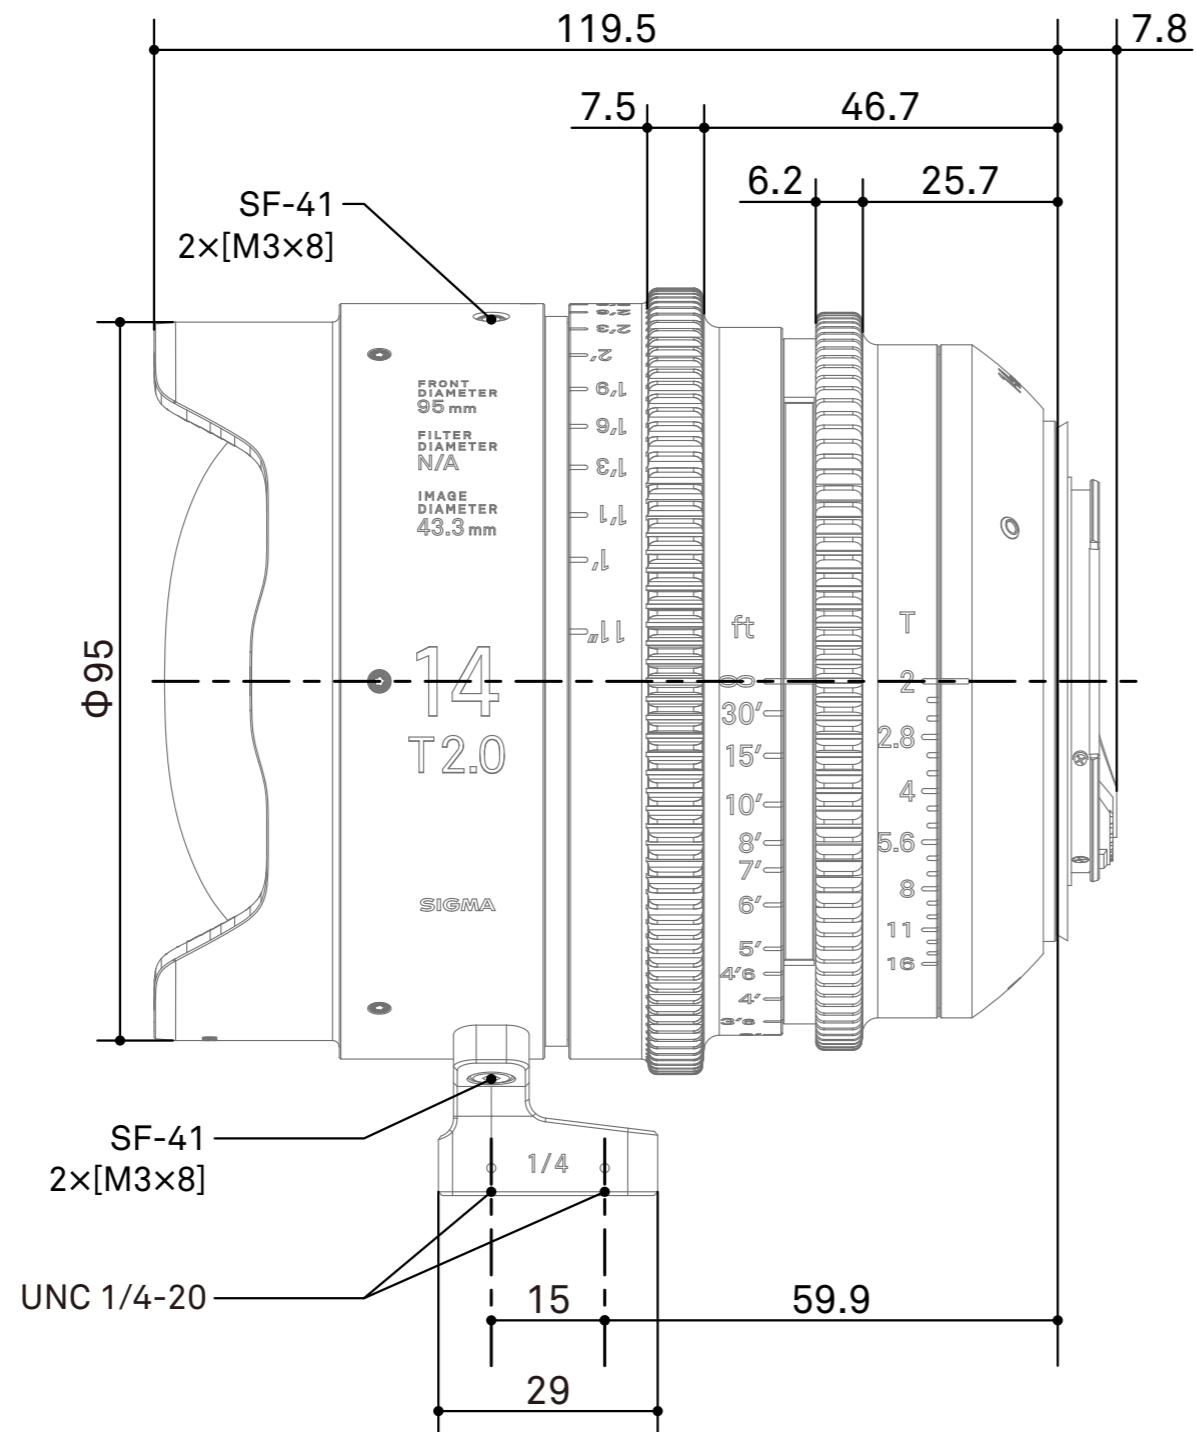

SIGMA

SIGMA 14mm T2 FF Dimensions EF Mount

Spur gear specifications

	Focus drive gear	Iris drive gear
Number of teeth	128	120
Module	0.8	0.8
P.C.D	102.4mm	96mm
Angular rotation	180°	60°

/mm
scale 1:1

SIGMA

SIGMA 14mm T2 FF Dimensions E Mount

Spur gear specifications

	Focus drive gear	Iris drive gear
Number of teeth	128	120
Module	0.8	0.8
P.C.D	102.4mm	96mm
Angular rotation	180°	60°

/mm
scale 1:1

SIGMA

SIGMA 14mm T2 FF Dimensions PL Mount

Spur gear specifications

	Focus drive gear	Iris drive gear
Number of teeth	128	120
Module	0.8	0.8
P.C.D	102.4mm	96mm
Angular rotation	180°	60°

/mm
scale 1:1